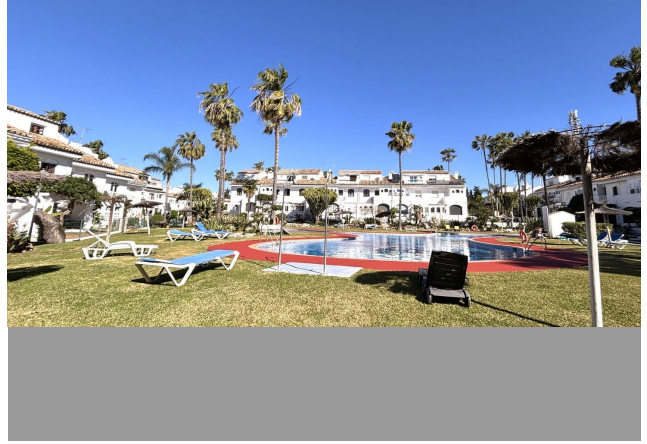

ALL IN real estates

Townhouse in Atalaya

Bedrooms **4** Bathrooms **4** Built **136m2** Plot **0m2**
R5414758 **Townhouse** **Atalaya** **580.000€**

Magnificent Renovated Townhouse in Las Yucas Urbanisation For sale: an exceptional corner townhouse, fully renovated and located in one of the most private and peaceful areas of the Las Yucas Urbanisation. Being a corner property, it enjoys greater independence, abundant natural light, and additional privacy. The home includes private parking Property Layout Ground Floor •Charming front terrace providing direct access to the house. •Bright open plan living room, dining area, and kitchen, featuring large windows that flood the space with natural light. •From the living room, access to a second terrace ideal for outdoor enjoyment. •The kitchen connects to a practical laundry area with generous storage capacity. •Guest toilet and additional storage under the stairs. •High quality windows with electric shutters. •Completely renewed electrical and plumbing installations. First Floor •Three bedrooms and two bathrooms. •Master bedroom with en suite bathroom and a small private terrace. •Second and third bedrooms sharing a fully renovated bathroom. •All bathrooms and built in wardrobes have been modernised. Second Floor •Spacious attic currently used as a gym, with two windows providing excellent natural light. •Full bathroom. •Two storage rooms with large capacity. Extras & Features •Recently installed solar panels. •High quality renovated windows and doors. •New electrical and plumbing systems. •Parking at the door. •Gated community with swimming pool and tennis courts. Location The location is excellent: just a short walk from the pharmacy, supermarket, school, and restaurants. The beach ?is

?very ?close, ?offering ?direct access to ?Estepona's ?beautiful Coastal Path (Senda Litoral).
?The property ?also enjoys ?easy ?access to ?the motorway ?while ?remaining ?completely
?free ?from ?road ?noise.