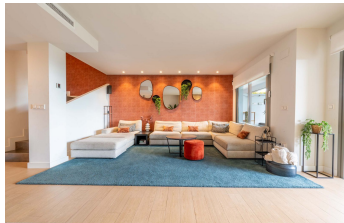

ALL IN

real estates

Townhouse in Calahonda

Bedrooms	3	Bathrooms	3	Built	158m2	Plot	91m2
R5410252		Townhouse		Calahonda		749.000€	

A delightful home with stunning south-facing sea views in an exclusive area. The entrance opens into a bright, open-plan living area where expansive glass doors frame the garden, creating a seamless connection to the outdoors. To the right, a modern kitchen centers on a social island, flowing naturally into the dining space. This leads into a lounge anchored by a fireplace, with direct access to a private terrace and garden designed to embrace the sea views and coastal climate. Returning toward the entrance, a guest bathroom sits to the left, followed by the stairs to the upper level. Dedicated to privacy, this floor features a full bathroom and a bedroom to the right, while the left hallway leads to a second bedroom. This room opens onto a large, south-facing terrace overlooking the water—a space shared with the master suite. Within the master bedroom, an integrated bathroom is thoughtfully positioned to keep the sea views as a central focal point. Beyond the home, a large community pool and sun deck offer a quiet retreat. Shared by only a few residences, it provides a peaceful vantage point with views stretching across the mountains and the sea. The property also includes one designated parking space. Nature Collection is an exclusive, sustainable community of 40 elegant garden homes, townhouses, and villas situated within the prestigious Higuerón Resort. Nestled on a serene hillside between Benalmádena and Mijas Pueblo, these modern residences boast expansive terraces, lush green spaces, and spectacular views of the Mediterranean Sea and surrounding mountains. Offering the perfect