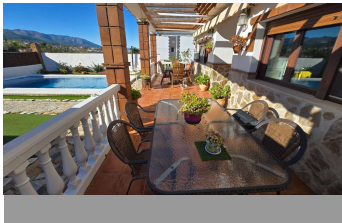

ALL IN

real estates

House in Alhaurín de la Torre

Bedrooms **6** Bathrooms **4** Built **300m2** Plot **400m2**
R5407339 **House** **Alhaurín de la Torre** **745.000€**

For sale this spectacular villa in one of the best urbanisations of Alhaurín de la Torre on a 408m2 plot. The ground floor comprises a spacious living-dining room with fireplace, a fully furnished independent kitchen with pantry and utility room, a bedroom with built-in wardrobes and a bathroom. On the first floor, there are three double bedrooms with built-in wardrobes, the master bedroom with a custom-made dressing room and en-suite bathroom and a second shared bathroom. The basement, over 100m2, offers a complete apartment with a living-dining room, an open-plan fitted kitchen, two bedrooms and a bathroom. It can be accessed from the main house or independently. Outside, there is a huge porch with pergolas and awnings, a swimming pool surrounded by artificial turf, a barbecue area, parking for three cars with an automatic gate and roof, hot/cold air conditioning in all rooms, a complete photovoltaic solar panel installation, hardwood floors, double-glazed windows, south/west facing. The house with beautiful views is in impeccable condition and ready to move into immediately. A short distance from schools, institutes, shops, and the connection to the Malaga-Marbella motorway, south/west exposure. Opportunity. The exact address has been omitted for security and data protection reasons. In compliance with the decree of the Junta de Andalucía 208/2005 of October 11, clients are informed that the notarial, registry, i. t. p, and other expenses inherent to the sale, are not included in the price. The data provided is for informational purposes only and has no contractual value. The offer is subject to