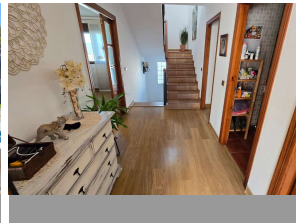

ALL IN

real estates

House in Alhaurín de la Torre

Bedrooms **6** Bathrooms **4** Built **300m2** Plot **400m2**
R5407339 **House** **Alhaurín de la Torre** **745.000€**

For sale this spectacular villa in one of the best urbanisations of Alhaurín de la Torre on a 408m2 plot. The ground floor comprises a spacious living-dining room with fireplace, a fully furnished independent kitchen with pantry and utility room, a bedroom with built-in wardrobes and a bathroom. On the first floor, there are three double bedrooms with built-in wardrobes, the master bedroom with a custom-made dressing room and en-suite bathroom and a second shared bathroom. The basement, over 100m2, offers a complete apartment with a living-dining room, an open-plan fitted kitchen, two bedrooms and a bathroom. It can be accessed from the main house or independently. Outside, there is a huge porch with pergolas and awnings, a swimming pool surrounded by artificial turf, a barbecue area, parking for three cars with an automatic gate and roof, hot/cold air conditioning in all rooms, a complete photovoltaic solar panel installation, hardwood floors, double-glazed windows, south/west facing. The house with beautiful views is in impeccable condition and ready to move into immediately. A short distance from schools, institutes, shops, and the connection to the Malaga-Marbella motorway, south/west exposure. Opportunity. The exact address has been omitted for security and data protection reasons. In compliance with the decree of the Junta de Andalucía 208/2005 of October 11, clients are informed that the notarial, registry, i. t. p, and other expenses inherent to the sale, are not included in the price. The data provided is for informational purposes only and has no contractual value. The offer is subject to