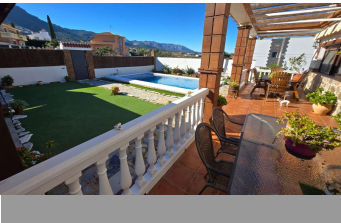

ALL IN

real estates

House in Alhaurín de la Torre

Bedrooms **6** Bathrooms **4** Built **300m2** Plot **400m2**
R5407339 **House** **Alhaurín de la Torre** **745.000€**

For sale this spectacular villa in one of the best urbanisations of Alhaurín de la Torre on a 408m2 plot. The ground floor comprises a spacious living-dining room with fireplace, a fully furnished independent kitchen with pantry and utility room, a bedroom with built-in wardrobes and a bathroom. On the first floor, there are three double bedrooms with built-in wardrobes, the master bedroom with a custom-made dressing room and en-suite bathroom and a second shared bathroom. The basement, over 100m2, offers a complete apartment with a living-dining room, an open-plan fitted kitchen, two bedrooms and a bathroom. It can be accessed from the main house or independently. Outside, there is a huge porch with pergolas and awnings, a swimming pool surrounded by artificial turf, a barbecue area, parking for three cars with an automatic gate and roof, hot/cold air conditioning in all rooms, a complete photovoltaic solar panel installation, hardwood floors, double-glazed windows, south/west facing. The house with beautiful views is in impeccable condition and ready to move into immediately. A short distance from schools, institutes, shops, and the connection to the Malaga-Marbella motorway, south/west exposure. Opportunity. The exact address has been omitted for security and data protection reasons. In compliance with the decree of the Junta de Andalucía 208/2005 of October 11, clients are informed that the notarial, registry, i. t. p, and other expenses inherent to the sale, are not included in the price. The data provided is for informational purposes only and has no contractual value. The offer is subject to