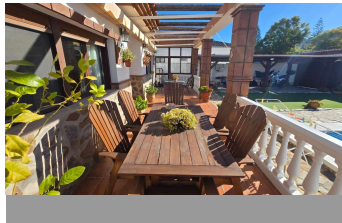

ALL IN

real estates

House in Alhaurín de la Torre

Bedrooms **6** Bathrooms **4** Built **300m2** Plot **400m2**
R5407339 **House** **Alhaurín de la Torre** **745.000€**

For sale this spectacular villa in one of the best urbanisations of Alhaurín de la Torre on a 408m2 plot. The ground floor comprises a spacious living-dining room with fireplace, a fully furnished independent kitchen with pantry and utility room, a bedroom with built-in wardrobes and a bathroom. On the first floor, there are three double bedrooms with built-in wardrobes, the master bedroom with a custom-made dressing room and en-suite bathroom and a second shared bathroom. The basement, over 100m2, offers a complete apartment with a living-dining room, an open-plan fitted kitchen, two bedrooms and a bathroom. It can be accessed from the main house or independently. Outside, there is a huge porch with pergolas and awnings, a swimming pool surrounded by artificial turf, a barbecue area, parking for three cars with an automatic gate and roof, hot/cold air conditioning in all rooms, a complete photovoltaic solar panel installation, hardwood floors, double-glazed windows, south/west facing. The house with beautiful views is in impeccable condition and ready to move into immediately. A short distance from schools, institutes, shops, and the connection to the Malaga-Marbella motorway, south/west exposure. Opportunity. The exact address has been omitted for security and data protection reasons. In compliance with the decree of the Junta de Andalucía 208/2005 of October 11, clients are informed that the notarial, registry, i. t. p, and other expenses inherent to the sale, are not included in the price. The data provided is for informational purposes only and has no contractual value. The offer is subject to