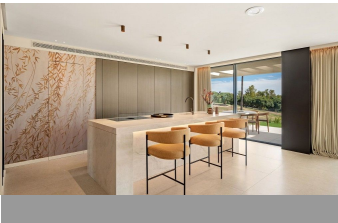

ALL IN

real estates

House in Nueva Andalucía

Bedrooms **4** Bathrooms **5** Built **408m2** Plot **960m2**
R5377189 **House** **Nueva Andalucía** **5.975.000€**

Brand-New Contemporary Frontline Golf Villa A bespoke, newly built contemporary villa situated in the heart of Marbella's prestigious Golf Valley. Just minutes from a wealth of amenities, including world-class golf courses, top-rated international schools, exclusive country clubs, and an array of luxury services, this stunning residence enjoys a prime location in Nueva Andalucía. Designed to harmonise modern architecture with nature, the villa incorporates natural stone and composite weatherproof wood to seamlessly blend with its surroundings. This high-quality, south-facing villa boasts bright, open-plan living spaces and exceptional outdoor entertainment areas, including a swimming pool and a stylish chill-out zone—perfect for enjoying with family and friends. Currently under construction, the villa is distributed across two levels. The main floor features a spacious and light-filled lounge and dining area, complemented by a state-of-the-art open-plan kitchen with a pantry. The master suite includes a private dressing area and en-suite bathroom, while three additional guest bedrooms, each with their own en-suite, provide stylish accommodation. A cloakroom and a covered carport for three vehicles complete this level. Additionally, a dedicated buggy garage offers direct access to the golf course. The spectacular roof terrace is a true entertainer's paradise, featuring an outdoor kitchen, lounge and dining areas, an open-air cinema, and the villa's second pool—all with breathtaking views over the golf course and surrounding valley. The basement level is designed for both functionality and luxury, housing a private gym with