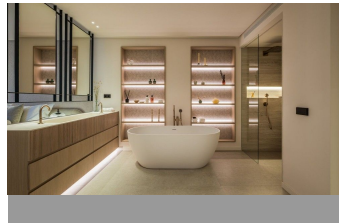

ALL IN

real estates

House in Nueva Andalucía

Bedrooms **4** Bathrooms **5** Built **408m2** Plot **960m2**
R5377189 **House** **Nueva Andalucía** **5.975.000€**

Brand-New Contemporary Frontline Golf Villa A bespoke, newly built contemporary villa situated in the heart of Marbella's prestigious Golf Valley. Just minutes from a wealth of amenities, including world-class golf courses, top-rated international schools, exclusive country clubs, and an array of luxury services, this stunning residence enjoys a prime location in Nueva Andalucía. Designed to harmonise modern architecture with nature, the villa incorporates natural stone and composite weatherproof wood to seamlessly blend with its surroundings. This high-quality, south-facing villa boasts bright, open-plan living spaces and exceptional outdoor entertainment areas, including a swimming pool and a stylish chill-out zone—perfect for enjoying with family and friends. Currently under construction, the villa is distributed across two levels. The main floor features a spacious and light-filled lounge and dining area, complemented by a state-of-the-art open-plan kitchen with a pantry. The master suite includes a private dressing area and en-suite bathroom, while three additional guest bedrooms, each with their own en-suite, provide stylish accommodation. A cloakroom and a covered carport for three vehicles complete this level. Additionally, a dedicated buggy garage offers direct access to the golf course. The spectacular roof terrace is a true entertainer's paradise, featuring an outdoor kitchen, lounge and dining areas, an open-air cinema, and the villa's second pool—all with breathtaking views over the golf course and surrounding valley. The basement level is designed for both functionality and luxury, housing a private gym with