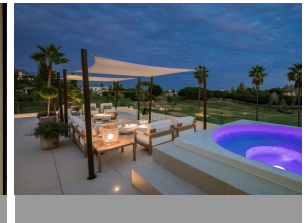

ALL IN

real estates

House in Nueva Andalucía

Bedrooms **4** Bathrooms **5** Built **408m2** Plot **960m2**
R5377189 **House** **Nueva Andalucía** **5.975.000€**

Brand-New Contemporary Frontline Golf Villa A bespoke, newly built contemporary villa situated in the heart of Marbella's prestigious Golf Valley. Just minutes from a wealth of amenities, including world-class golf courses, top-rated international schools, exclusive country clubs, and an array of luxury services, this stunning residence enjoys a prime location in Nueva Andalucía. Designed to harmonise modern architecture with nature, the villa incorporates natural stone and composite weatherproof wood to seamlessly blend with its surroundings. This high-quality, south-facing villa boasts bright, open-plan living spaces and exceptional outdoor entertainment areas, including a swimming pool and a stylish chill-out zone—perfect for enjoying with family and friends. Currently under construction, the villa is distributed across two levels. The main floor features a spacious and light-filled lounge and dining area, complemented by a state-of-the-art open-plan kitchen with a pantry. The master suite includes a private dressing area and en-suite bathroom, while three additional guest bedrooms, each with their own en-suite, provide stylish accommodation. A cloakroom and a covered carport for three vehicles complete this level. Additionally, a dedicated buggy garage offers direct access to the golf course. The spectacular roof terrace is a true entertainer's paradise, featuring an outdoor kitchen, lounge and dining areas, an open-air cinema, and the villa's second pool—all with breathtaking views over the golf course and surrounding valley. The basement level is designed for both functionality and luxury, housing a private gym with