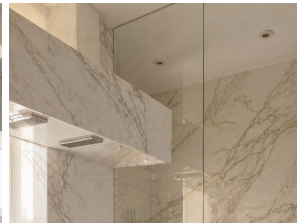

ALL IN

real estates

Penthouse Duplex in Benahavís

Bedrooms **3**

Bathrooms **3**

Built **260m2**

Terrace **1m2**

R5368243

Penthouse Duplex

Benahavís

950.000€