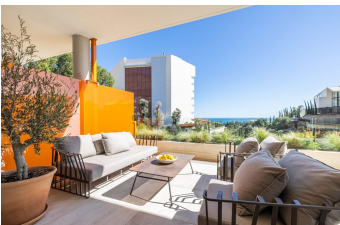

## Penthouse in Fuengirola

Bedrooms **2** Bathrooms **2** Built **115m2** Terrace **228m2**  
**R4407808** **Penthouse** **Fuengirola** **2.530.000€**

New Development: Prices from €2,530,000 to €2,750,000. [Bedrooms: 2] [Bathrooms: 2] [Built size: 115m2]. Where architecture and nature merge in a dream project in southern Spain: 6 villas and 26 apartments with views of the Mediterranean Sea, surrounded by native vegetation. Our residences are designed and inspired through our hotel architecture, following the avant-garde essence and using sustainable materials. A unique architecture with its own identity, as well as an intelligent design and materials of the highest sustainable qualities, are the premises of this project. In keeping with the movement of nature that surrounds them, the apartments take a hexagonal structure, merging with the environment. The spacious properties are divided into two bedrooms, with an elongated sliding door to give residents the choice of dividing the apartments into two parts. The living room and bedrooms have large windows letting in natural light, merging with the wooden that features within the interiors. The Italian kitchen is characterized by a long island of marble carefully connecting with the warmth of the design. The outdoor terrace brings in Mediterranean fragrances, as the interior and exterior blend together becoming one. Every corner of your home will have a scent specially chosen by you. Maximum intimacy embraced by natural vegetation for each apartment to enjoy and relax in the private jacuzzi, while admiring views of the Mediterranean Sea and nature. The penthouses, follow the architectural design in the solariums, with pointed hexagonal shaped roofs to provide shade in the outdoor dining area blending in

?with the surrounding ?trees. ?Breathe in the fresh indigenous ?vegetation of ?the area  
?while ?taking a ?relaxing swim ?in ?the ?private ?pool ?at ?the ?solarium.

Private Terrace

Private Terrace