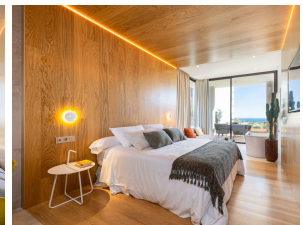

## Penthouse in Fuengirola

Bedrooms **2** Bathrooms **2** Built **115m2** Terrace **228m2**  
**R4407808** **Penthouse** **Fuengirola** **2.530.000€**

New Development: Prices from €2,530,000 to €2,750,000. [Bedrooms: 2] [Bathrooms: 2] [Built size: 115m2]. Where architecture and nature merge in a dream project in southern Spain: 6 villas and 26 apartments with views of the Mediterranean Sea, surrounded by native vegetation. Our residences are designed and inspired through our hotel architecture, following the avant-garde essence and using sustainable materials. A unique architecture with its own identity, as well as an intelligent design and materials of the highest sustainable qualities, are the premises of this project. In keeping with the movement of nature that surrounds them, the apartments take a hexagonal structure, merging with the environment. The spacious properties are divided into two bedrooms, with an elongated sliding door to give residents the choice of dividing the apartments into two parts. The living room and bedrooms have large windows letting in natural light, merging with the wooden that features within the interiors. The Italian kitchen is characterized by a long island of marble carefully connecting with the warmth of the design. The outdoor terrace brings in Mediterranean fragrances, as the interior and exterior blend together becoming one. Every corner of your home will have a scent specially chosen by you. Maximum intimacy embraced by natural vegetation for each apartment to enjoy and relax in the private jacuzzi, while admiring views of the Mediterranean Sea and nature. The penthouses, follow the architectural design in the solariums, with pointed hexagonal shaped roofs to provide shade in the outdoor dining area blending in