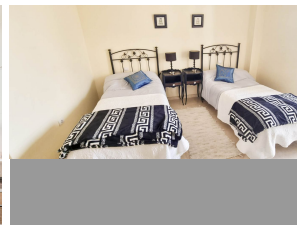

ALL IN real estates

Middle Floor Apartment in La Duquesa

Bedrooms **2** Bathrooms **2** Built **112m2** Terrace **40m2**

R5320078

**Middle Floor
Apartment**

La Duquesa

259.000€

Discover this spacious charming apartment in La Duquesa, a highly sought-after area on the Costa del Sol known for its tranquility, proximity to the sea, and excellent leisure and service options. The apartment offers a comfortable and functional layout. Upon entering, a welcoming foyer greets you, ideal for organizing coats and shoes. To the left, you'll find a spacious, fully equipped independent kitchen, perfect for those who enjoy cooking with ample space and comfort, with a breakfast nook area. From here, you can access a covered terrace, an ideal spot for breakfast or al fresco dining with views of the complex, and which also connects directly to one of the bedrooms. The living room is spacious and bright, with access to a second semi covered terrace offering pleasant views — a perfect space to relax with a book, enjoy a drink or spend time with family and friends. The property features air conditioning, ensuring comfort year-round, with cool and warm options. It has two spacious bedrooms with built-in wardrobes and two full bathrooms, one of which is en suite, providing privacy and convenience with windows. It also includes a large parking space and a storage room, offering extra, very practical storage space. Located in a private residential complex with a communal swimming pool, the surroundings are peaceful and well-maintained. Just a 5-minute drive away you'll find the local beaches and the lively Puerto de La Duquesa, with its wide variety of restaurants, bars, and shops. It also enjoys excellent

?connections to ?Estepona (10 ?minutes) ?and Marbella ?(25 minutes). An ?ideal ?home
?for ?enjoying ?the ?Mediterranean ?lifestyle.

Covered Terrace
Ensuite Bathroom
Lift
Satellite TV
WiFi

Covered Terrace
Fiber Optic
Marble Flooring
Storage Room