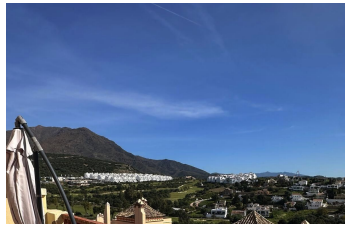

ALL IN

real estates

Penthouse in Valle Romano

Bedrooms **2**

Bathrooms

2

Built

135m2

Terrace

40m2

R5316787

Penthouse

Valle Romano

370.000€