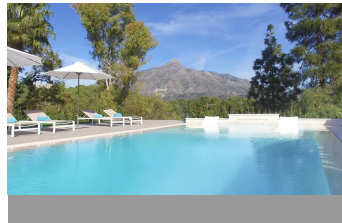

## House in Aloha

Bedrooms **5** Bathrooms **6** Built **553m2** Plot **0m2**

**R5022925** **House** **Aloha** **4.475.000€**

Welcome to Villa Celesta, an architectural masterpiece elevated 5 meters above the prestigious Aloha golf course, offering breathtaking, uninterrupted views of the iconic La Concha mountain. Thoughtfully designed for both smaller and larger families, this home effortlessly combines luxury and functionality, delivering a versatile living experience for all. This residence boasts a spectacular triple-height main living room, creating a grand yet welcoming ambiance. The open-plan dining room and kitchen are ideal for hosting, while shaded terraces provide the perfect setting for al fresco dining. Spend cozy evenings around the fire pit with sunken seating, or enjoy cinematic experiences in the dedicated cinema room. The wine cellar and games room add sophistication and entertainment to this exceptional home. Situated in the highly desirable area of Nueva Andalucia - Aloha, this property redefines the essence of Marbella living. Whether you desire tranquility or vibrant community life, it offers the perfect balance. Experience unmatched luxury and make this your ultimate sanctuary.

Barbeque

Barbeque

Covered Terrace

Games Room

Private Terrace

Storage Room