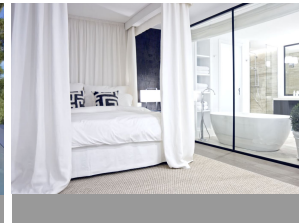

## House in Aloha

Bedrooms **5** Bathrooms **6** Built **553m2** Plot **0m2**

**R5022925** **House** **Aloha** **4.475.000€**

Welcome to Villa Celesta, an architectural masterpiece elevated 5 meters above the prestigious Aloha golf course, offering breathtaking, uninterrupted views of the iconic La Concha mountain. Thoughtfully designed for both smaller and larger families, this home effortlessly combines luxury and functionality, delivering a versatile living experience for all. This residence boasts a spectacular triple-height main living room, creating a grand yet welcoming ambiance. The open-plan dining room and kitchen are ideal for hosting, while shaded terraces provide the perfect setting for al fresco dining. Spend cozy evenings around the fire pit with sunken seating, or enjoy cinematic experiences in the dedicated cinema room. The wine cellar and games room add sophistication and entertainment to this exceptional home. Situated in the highly desirable area of Nueva Andalucia - Aloha, this property redefines the essence of Marbella living. Whether you desire tranquility or vibrant community life, it offers the perfect balance. Experience unmatched luxury and make this your ultimate sanctuary.