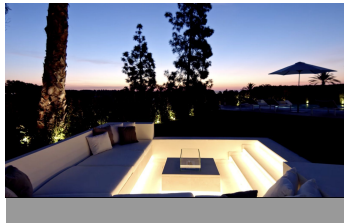

## House in Aloha

Bedrooms **5** Bathrooms **6** Built **553m2** Plot **0m2**

**R5022925** **House** **Aloha** **4.475.000€**

Welcome to Villa Celesta, an architectural masterpiece elevated 5 meters above the prestigious Aloha golf course, offering breathtaking, uninterrupted views of the iconic La Concha mountain. Thoughtfully designed for both smaller and larger families, this home effortlessly combines luxury and functionality, delivering a versatile living experience for all. This residence boasts a spectacular triple-height main living room, creating a grand yet welcoming ambiance. The open-plan dining room and kitchen are ideal for hosting, while shaded terraces provide the perfect setting for al fresco dining. Spend cozy evenings around the fire pit with sunken seating, or enjoy cinematic experiences in the dedicated cinema room. The wine cellar and games room add sophistication and entertainment to this exceptional home. Situated in the highly desirable area of Nueva Andalucia - Aloha, this property redefines the essence of Marbella living. Whether you desire tranquility or vibrant community life, it offers the perfect balance. Experience unmatched luxury and make this your ultimate sanctuary.