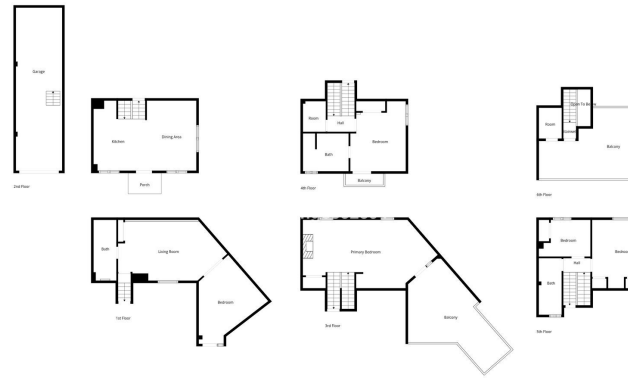

ALL IN real estates

Semi-Detached House in Benahavís

Bedrooms **4** Bathrooms **3** Built **260m²** Plot **49m²**

R5257627

**Semi-Detached
House**

Benahavís

775.000€

A truly special Andalusian village home, brimming with character, architectural charm, and timeless elegance, ideally positioned in the heart of Benahavís Pueblo. This distinctive property offers a rare blend of authentic village living with highly sought-after practical features, including a private garage and access to a communal swimming pool. Arranged over multiple levels, the house unfolds with a natural sense of flow and privacy. The main living areas feature traditional terracotta floors, classic proportions, and a welcoming atmosphere that reflects the soul of an authentic Andalusian home. A vine-covered terrace provides an intimate setting for outdoor dining and relaxed evenings, while the rooftop solarium offers open village and mountain views — ideal for sunset drinks or quiet mornings. The upper levels host well-proportioned bedrooms, including a primary suite with ensuite bathroom, all retaining original Andalusian details such as wooden shutters and natural materials throughout. A particularly appealing feature is the independent lower-level area with its own entrance and bathroom, offering exceptional flexibility. Perfect as a guest suite, private studio, home office, or multigenerational living space, it combines independence with internal connectivity to the main home. Located just moments from Benahavís' renowned restaurants and village life, and within easy reach of Marbella, the coast, and golf, this is a rare opportunity to acquire a character-filled home of genuine quality in one of the Costa del