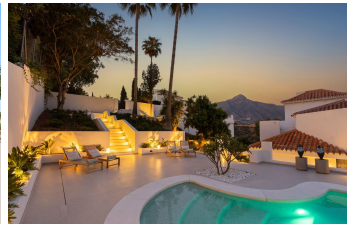

ALL IN

real estates

House in Nueva Andalucía

Bedrooms

5

Bathrooms

5

Built

444m²

Plot

1950m²

R5063380

House

Nueva Andalucía

4.500.000€

Exclusive Villa with Panoramic Views in the Heart of Nueva Andalucía This majestic villa, nestled in the prestigious heart of Nueva Andalucía, embodies a lifestyle of unmatched elegance, comfort, and sophistication. With breathtaking views of Puerto Banús, the shimmering Mediterranean Sea, and the iconic La Concha mountain, this exceptional residence offers a panoramic setting that feels like a living postcard every day. The villa boasts five spacious bedrooms and five stylish bathrooms, thoughtfully designed to combine luxury, privacy, and openness. Upon arrival, a grand driveway welcomes you, offering space for three to five vehicles. To the side, a discreet storage area provides the perfect place for garden tools, bicycles, or sports equipment. A unique feature of this property is its two separate entrances. The first, located beside the storage area, leads into a versatile space ideal as a home office or playroom. From here, you access three en-suite bedrooms, each with its own charm. Two enjoy stunning views of the sea and mountains, while the third overlooks lush greenery and rolling hills – a true retreat for those seeking peace and tranquility. A stylish staircase connects to the main living area, where the living room, dining space, and kitchen flow together in an open, airy, and elegant ambiance. This floor also features a fourth bedroom with en-suite bathroom, which can conveniently serve as a guest toilet. The villa's second access point is located on the opposite side of the plot. A charming exterior staircase leads to a beautifully appointed outdoor kitchen with a dining area – perfect