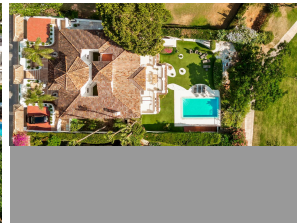

ALL IN

real estates

House in Aloha

Bedrooms **7**

Bathrooms **8**

Built **710m2**

Plot **1291m2**

R5127520

House

Aloha

4.995.000€

Stunning frontline golf villa with panoramic mountain views to La Concha as well as overlooking the beautiful Aloha Golf course. The Villa is situated on a quiet cul-de-sac, just a short distance to the famous Puerto Banús marina and Aloha Gardens. The property is extremely convenient in terms of the floor plan distribution. All the main social areas such as kitchen, living room, dining room are well connected with direct accesses outside to the beautiful outdoor space that gives you a generous amount of natural sunshine throughout the home. All bedrooms are extremely good size with en suite bathrooms. All the bedrooms on the lower part of the house also have direct accesses to the gardens and pool area. This is an incredible opportunity to acquire an elegant high standard Andalusian villa in the most prime location of Nueva Andalusia with walking distance to all the amenities. This home is an ideal permanent or holiday home, don't miss this one of a kind

Barbeque
Double Glazing

Barbeque
Ensuite Bathroom

Covered Terrace
Fitted Wardrobes