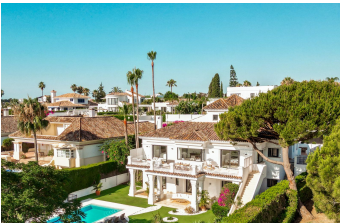

ALL IN

real estates

House in Aloha

Bedrooms **7**

Bathrooms **8**

Built **710m2**

Plot **1291m2**

R5127520

House

Aloha

4.995.000€

Stunning frontline golf villa with panoramic mountain views to La Concha as well as overlooking the beautiful Aloha Golf course. The Villa is situated on a quiet cul-de-sac, just a short distance to the famous Puerto Banús marina and Aloha Gardens. The property is extremely convenient in terms of the floor plan distribution. All the main social areas such as kitchen, living room, dining room are well connected with direct accesses outside to the beautiful outdoor space that gives you a generous amount of natural sunshine throughout the home. All bedrooms are extremely good size with en suite bathrooms. All the bedrooms on the lower part of the house also have direct accesses to the gardens and pool area. This is an incredible opportunity to acquire an elegant high standard Andalusian villa in the most prime location of Nueva Andalusia with walking distance to all the amenities. This home is an ideal permanent or holiday home, don't miss this one of a kind

Barbeque
Double Glazing

Barbeque
Ensuite Bathroom

Covered Terrace
Fitted Wardrobes