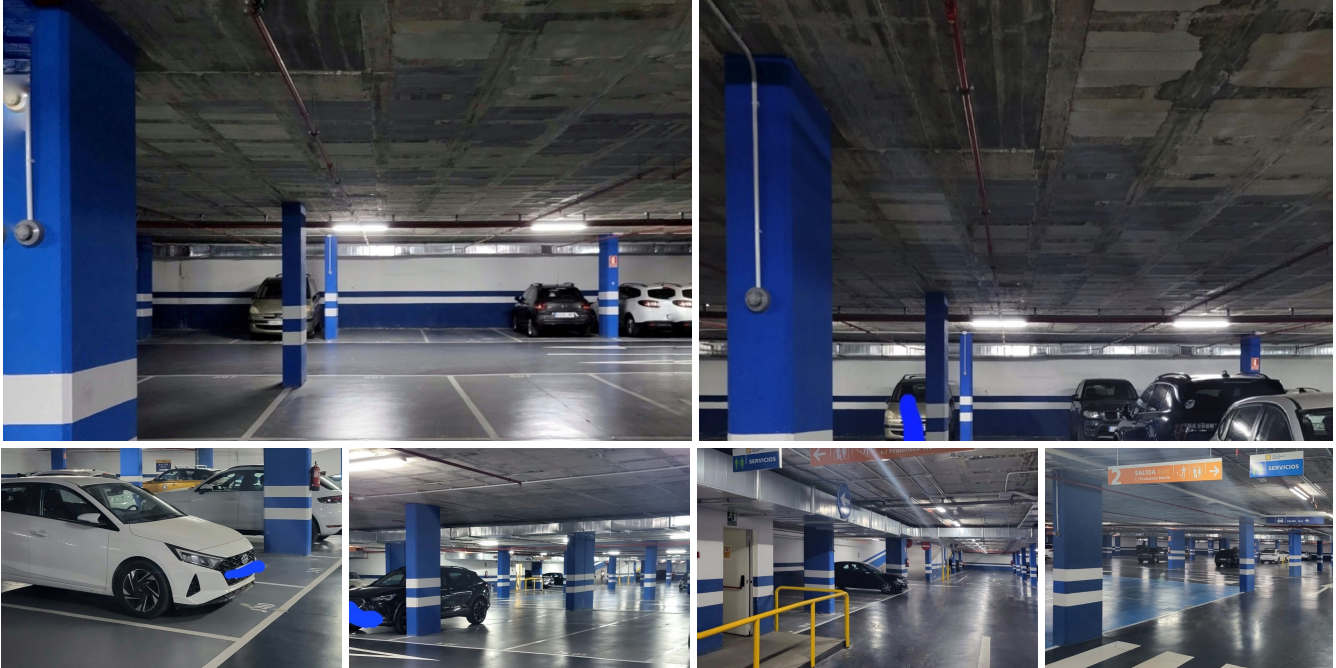

### Garage in Marbella

Bedrooms **0** Bathrooms **0** Built **13m2** Terrace **0m2**

**R5119837**

**Garage**

**Marbella**

**65.000€**

This underground parking space is located in the Francisco Norte Playa INDIGO car park complex, situated in the center of Marbella. It is ideal for a resident looking for secure and convenient parking in the heart of the city. The parking space is on level -2 which is only for owners, not public access. It has a maximum height of 1.9 meters and is accessible 24 hours a day, offering ideal flexibility to meet your needs. With services such as restrooms and an automatic car wash, this parking facility meets the expectations of users looking for comfort and convenience. Thanks to its strategic location, the Francisco Norte Playa INDIGO car park is close to several points of interest (POI). You can reach the famous Marbella Beach in just 5 minutes on foot, a must-see place to enjoy the sun and water activities. Marbella's old town, a historic area filled with charming shops and authentic restaurants, is also just a 7-minute walk away. Perfect for lovers of culture and local cuisine! In terms of public transportation, users will appreciate having quick access to the nearest stations. The Avenida del Mar bus station, which connects to the main lines of the urban network, is located just a 3-minute walk away. This easy access to transportation makes the Francisco Norte Playa INDIGO car park ideal for stress-free travel around the city. Why choose this parking lot? This location offers high-quality services and security that suit everyone's needs. Whether you're on vacation, a business trip, or simply looking for convenient parking for the day, this parking space is designed to meet your expectations. Here you have the best parking