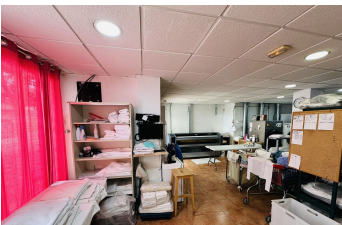

ALL IN

real estates

Laundry in Benalmadena Pueblo

Bedrooms **0**

Bathrooms

2 Built

92m2

Terrace

0m2

R5056519

Laundry

Benalmadena Pueblo

210.000€

Transfer of a fully equipped, working laundromat located in the center of Benalmádena Pueblo! ? We are offering the transfer of a fully equipped laundromat with an excellent reputation, operating for 20 years, and ready to continue generating income from day one. Our business offers professional service to hotels, restaurants, medical centers, and companies that manage rentals for platforms such as Booking and Airbnb. We offer delivery and collection services from La Cala de Mijas to Torremolinos and have a highly qualified team of professionals. The current British owners have optimized this business over the last three years and have a software program specifically designed to maximize the business's performance, capable of handling more than 150 clients. They have a business growth plan that they would make available to the new owner. They are transferring the business due to relocation to another area in Spain. What does the transfer include? - Commercial premises in a strategic area with a good flow of customers. - New and functional technological equipment: - Computer with monitor and keyboard - Epson receipt printer - Canon printer - Cash register - Shelving - Van - Ironing center - Domestic washing machine - Ironing machine - 24 kg washing machine - 18 kg washing machine - 18 kg washing machine - Dryer 1 - Dryer 2 - Dryer 3 It has two bathrooms, a storage area, and air conditioning (hot and cold). All equipment is less than 12 months old and is delivered in perfect condition and with a warranty. Up-to-date documentation - Permits, licenses, and