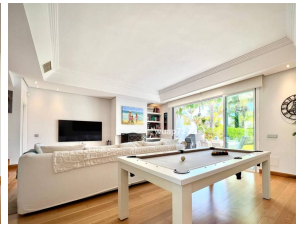

## Townhouse in Estepona

Bedrooms	<b>4</b>	Bathrooms	<b>4</b>	Built	<b>348m2</b>	Plot	<b>0m2</b>
<b>R5055829</b>		<b>Townhouse</b>		<b>Estepona</b>		<b>1.475.000€</b>	

4-Bedroom Townhouse in Prestigious Urbanisation Villas de Costalita in Estepona Located near Saladillo Beach and just 15 minutes from Puerto Banús, 10 minutes from Estepona center and 20 minutes from Marbella center the townhouse in Costalita combine Andalusian charm with modern design This upscale home offer 4 bedrooms and 4 bathrooms, spacious interior, own garden with BBQ area, communal swimming pool, and easy access to the beach. The gated community is ideal for families, with lifeguarded pools in summer, pedestrian pathways, and minimal traffic. Amenities such as supermarkets, restaurants, and services are nearby in El Pilar and Benavista. Prestigious golf courses and the Villa Padierna Racquet Club are just minutes away. As you enter this home, you'll find a convenient guest bathroom to the right. The open-plan kitchen and dining area lead down a few steps to the spacious living room and game area, which opens directly to the garden. Here, you'll find a barbecue area, followed by a well-kept garden with direct access to the communal pools. To the left of the living room, stairs take you down to a 6-car garage, currently used as a storage area, a gym, and a cinema room. Upstairs on the first floor, there are three bedrooms. One features an ensuite bathroom, while another bathroom is on the landing of the first-floor, both with baths. On the second floor, you'll find the master suite, complete with a walk-in wardrobe and a private ensuite bathroom. The highlight of this home is the private terrace, featuring a relaxing jacuzzi with views overlooking the beautiful Costalita gardens. These