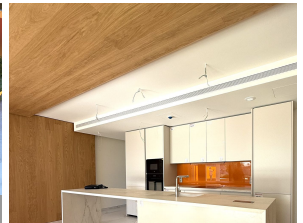

ALL IN real estates

Ground Floor Apartment in Benalmadena

Bedrooms **3** Bathrooms **2** Built **177m2** Terrace **32m2**

R5063296

**Ground Floor
Apartment**

Benalmadena

1.200.000€

Conceived to integrate naturally into the Mediterranean landscape, this new residential complex is surrounded by green areas, open views of the sea and all the privileges of being part of the Resort ecosystem. A space that connects innovation, sustainability and wellbeing in perfect harmony. The combination of Corten steel, stone and wood gives life to fluid volumes that evoke the silhouette of a conch shell, which has become the distinctive symbol of the project. Italian cuisine Deckton Underfloor heating in sky villas and penthouses throughout Aerothermal system Alarm Home automation – smart homes* Electric vehicle charger Free residential transportation for residents

Barbeque

Domotics

Fiber Optic

Jacuzzi

Lift
Paddle Tennis
Satellite TV
Utility Room

Marble Flooring
Private Terrace
Solarium
WiFi

Near Transport
Restaurant On Site
Tennis Court