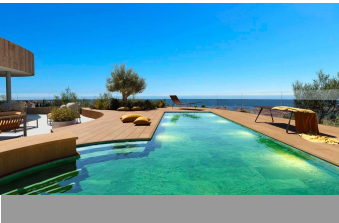

ALL IN real estates

Ground Floor Apartment in Benalmadena

Bedrooms **3** Bathrooms **2** Built **177m2** Terrace **32m2**

R5063296

**Ground Floor
Apartment**

Benalmadena

1.200.000€

Conceived to integrate naturally into the Mediterranean landscape, this new residential complex is surrounded by green areas, open views of the sea and all the privileges of being part of the Resort ecosystem. A space that connects innovation, sustainability and wellbeing in perfect harmony. The combination of Corten steel, stone and wood gives life to fluid volumes that evoke the silhouette of a conch shell, which has become the distinctive symbol of the project. Italian cuisine Deckton Underfloor heating in sky villas and penthouses throughout Aerothermal system Alarm Home automation – smart homes* Electric vehicle charger Free residential transportation for residents

Barbeque

Domotics

Fiber Optic

Jacuzzi

Lift
Paddle Tennis
Satellite TV
Utility Room

Marble Flooring
Private Terrace
Solarium
WiFi

Near Transport
Restaurant On Site
Tennis Court