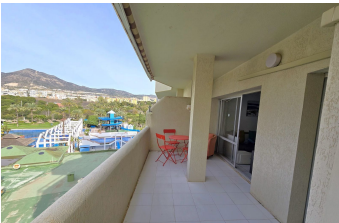

ALL IN real estates

Middle Floor Apartment in Benalmadena Costa

Bedrooms **1** Bathrooms **1** Built **54m2** Terrace **8m2**

R4969036

**Middle Floor
Apartment**

Benalmadena Costa

259.000€

Excellent Investment Opportunity in Benalmádena Costa. This charming 1-bedroom apartment in Benalbeach beach front complex is ideally located next to Paloma Park, just a short stroll from the sea, lively restaurants, and all essential amenities. The apartment is bright and welcoming, making it an ideal spot for family holidays while offering stunning views of the mountains from the terrace. It features an equipped American-style kitchen, a renovated bathroom, and air conditioning system for year-round comfort. On-site, you'll find all the facilities you could dream of for the perfect getaway, including an amazing swimming pool with slides, an on-site bar, restaurants, a fitness center, laundry services, 24-hour reception, and a variety of activities. This type of property is in very high demand and highly sought after by holidaymakers (Tourism licence in place). An outstanding investment opportunity with strong rental potential! Airport: 15min drive - Puerto Marina: 5min walk- Golf course: 3 min drive- Beach: 2 min walk - Amenities: 2 min walk - Public Transports: 2 min walk The property market on the Costa del Sol is seriously recovering and good properties are being snapped up fast! We suggest that if you see something you like that fits your budget, contact us as soon as possible to avoid disappointment! Our team works incessantly to make sure that the description and the sales prices for the properties offered on this website are correct and up to date. Notwithstanding, the information contained in this website

Covered Terrace
Jacuzzi
Private Terrace
WiFi