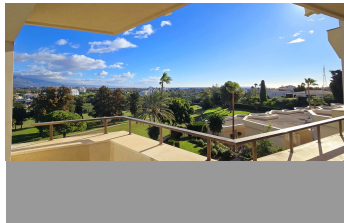

ALL IN

real estates

Middle Floor Apartment in Atalaya

Bedrooms **2** Bathrooms **3** Built **100m2** Terrace **25m2**

R4966111

**Middle Floor
Apartment**

Atalaya

359.000€

Fully renovated 2 bedroom corner apartment with panoramic sea, golf and mountain views, located in one of Atalaya's most desirable urbanisations next to the Atalaya Golf Club. This stunning, fully renovated 2-bedroom, 3-bathroom corner apartment is in excellent condition and ready to be enjoyed. This home offers a perfect blend of modern comfort, high-end finishes, and breathtaking views. You can access the apartment from the street level (Wheel Chair friendly). Spanning 100 sqm of living space, the apartment boasts a spacious and comfortably furnished living room, seamlessly connected to a beautiful open-concept kitchen with a luxurious wood finish and custom lighting. Thoughtfully designed, custom lighting has been fitted throughout the entire apartment, enhancing its warm and inviting ambiance. Both generously sized bedrooms are flooded with natural light, creating bright and serene spaces to unwind. The apartment also features two spacious balconies totaling 28 sqm with a south/east orientation, ensuring plenty of sunlight throughout the day. From the private terrace, enjoy exceptional panoramic views of the golf course, the sea, and the iconic La Concha mountain. Situated in a private and secure community, residents have access to a communal pool, landscaped gardens, and communal parking. Access to the apartment requires using stairs. Additional benefits include hot water and air conditioning (warm/cold) included in the community fees. This beautifully upgraded, move-in-ready home is perfect for