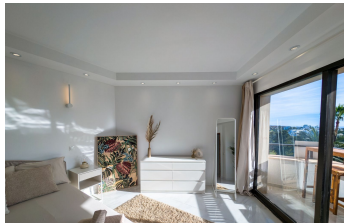

ALL IN real estates

Middle Floor Apartment in Atalaya

Bedrooms **2** Bathrooms **3** Built **100m²** Terrace **25m²**

R4966111

**Middle Floor
Apartment**

Atalaya

375.000€

Fully renovated 2 bedroom corner apartment with panoramic sea, golf and mountain views, located in one of Atalaya's most desirable urbanisations next to the Atalaya Golf Club. This stunning, fully renovated 2-bedroom, 3-bathroom corner apartment is in excellent condition and ready to be enjoyed. This home offers a perfect blend of modern comfort, high-end finishes, and breathtaking views. You can access the apartment from the street level (Wheel Chair friendly). Spanning 100 sqm of living space, the apartment boasts a spacious and comfortably furnished living room, seamlessly connected to a beautiful open-concept kitchen with a luxurious wood finish and custom lighting. Thoughtfully designed, custom lighting has been fitted throughout the entire apartment, enhancing its warm and inviting ambiance. Both generously sized bedrooms are flooded with natural light, creating bright and serene spaces to unwind. The apartment also features two spacious balconies totaling 28 sqm with a south/east orientation, ensuring plenty of sunlight throughout the day. From the private terrace, enjoy exceptional panoramic views of the golf course, the sea, and the iconic La Concha mountain. Situated in a private and secure community, residents have access to a communal pool, landscaped gardens, and communal parking. Access to the apartment requires using stairs. Additional benefits include hot water and air conditioning (warm/cold) included in the community fees. This beautifully upgraded, move-in-ready home is perfect for