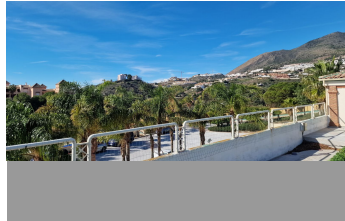

## Plot in Benalmadena

Bedrooms **0** Bathrooms **0** Built **0m2** Plot **16513m2**

**R4934050** **Plot** **Benalmadena** **8.500.000€**

Incredible land to build a hotel complex, aparthotel, also ideal as a sports hotel on an existing luxury base. This 16513m<sup>2</sup> plot has a total buildable area of ??more than 11500m<sup>2</sup>. Of wich 65% is for the hotel rooms., allowing for about 250 rooms to be built. With an elegant restaurant and cafe, a paddle tennis club with 5 courts, a children&apos;s playground and an indoor playground and several rooms to host different events, it has successfully catered for multiple weddings in a single day. The total amount built at this current time is 4000m<sup>2</sup> It is a privileged location, a stone&apos;s throw from the famous Torrequebrada golf course, designed by the renowned José Gancedo, and just a few minutes from the beautiful sandy beaches of the Costa del Sol (1,2km to be exact) From the prestigious Torrequebrada area you can find in the center of Benalmádena Costa, 8 minutes by car, 20 minutes from Malaga airport and 25 minutes from the center of Marbella. Contact us to find out more about this profitable investment, you won&apos;t be disappointed.