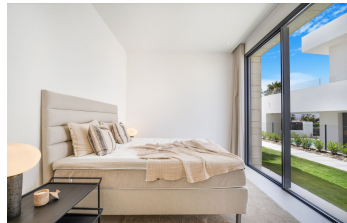

ALL IN

real estates

House in Río Real

Bedrooms **6** Bathrooms **5** Built **370m²** Plot **653m²**
R4751866 **House** **Río Real** **2.849.000€**

This exquisite villa, located on the west side of the prestigious Rio Real in Marbella East, offers an unparalleled living experience in the heart of Marbella, Malaga. Nestled in a central yet peaceful location, this property boasts six spacious bedrooms, five well-appointed bathrooms, and an additional toilet. The villa spans an impressive 370m² of built space, complemented by a generous 154m² terrace and a 653m² plot, providing ample space for both indoor and outdoor living. The property features a private pool and garden, perfect for relaxation and entertainment. The beautifully landscaped plot includes electric gates and a carport for added convenience and security. All rooms on the main level have direct access to the terrace, which offers stunning views of the sea and mountains. The terrace is equipped with sunbeds and lounge areas, making it an ideal spot to soak up the sun and enjoy the serene surroundings. Inside, the villa is equipped with modern amenities including air conditioning, underfloor heating throughout, and fitted wardrobes. The property is in excellent condition and offers a range of additional features such as a storage room, gym, and optional furniture. The basement provides extra space for various uses, ensuring that all needs are met. The villa's prime location ensures that all amenities are within easy reach. It is only two minutes by car from the beach, three minutes from the Rio Real golf course, and five minutes from the centre of Marbella and the La Cañada shopping centre. Additionally, it is just 35 minutes from Málaga airport, making it an ideal choice for those seeking a luxurious