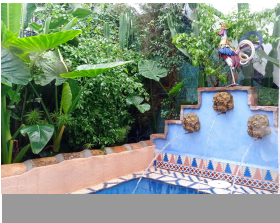

## House in Archidona

Bedrooms **8** Bathrooms **5** Built **510m2** Plot **185m2**  
**R4831873** **House** **Archidona** **359.000€**

Stately House in the Centre of Archidona We present this Magnificent House (Small Palace) in the best area of Archidona and near the Plaza OCHAVADA with a unique location, right next to the Medical Centre, Clinic Dr. Garrido. near schools and shopping areas. Air conditioning, heating, fireplace and hydraulic floor throughout the house. High ceilings, windows facing south and north, all in perfect condition and with a very artistic, baroque and personal style. Beginning his return, after the entrance hall, we are welcomed by a library room, a bright living room with fully equipped kitchen bordering the Andalusian courtyard, garden and water pond, creating an environment that evokes the idyllic garden. A bathroom and enclosed garage. First floor: Large bedroom with high ceilings and two balconies overlooking the main street, large bathroom overlooking the courtyard and garden, en suite bedroom is in use as a large dressing room, kitchen with pantry and a large living room overlooking the garden. Upstairs: Two en-suite bedrooms, all exterior and with ceiling fans. A Lounge, Large Sun Terrace with views to the Ermita de Virgen de Gracia. Two more spacious bedrooms. It is an ideal house for family living or investment as an Urban Hotel-Boutique, Health and Wellness Centre. Or Residence for the Elderly... ! Discover all that this property has to offer ! You have at your disposal the abbreviated informative document. Costs : Taxes ( ITP or IVA + AJD ) + Notary and registry fees. It is also possible to buy by ' RENTA VITALICIA '. Unique Investment Opportunity. For more information or visit; do not hesitate to