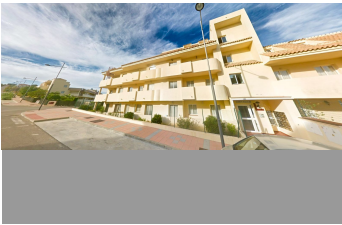

ALL IN

real estates

Middle Floor Apartment in Manilva

Bedrooms **2**

Bathrooms **2**

Built **62m2**

Terrace **10m2**

R4918210

**Middle Floor
Apartment**

Manilva

195.000€