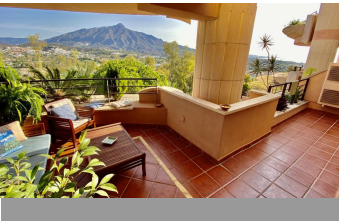

ALL IN

real estates

Middle Floor Apartment in Nueva Andalucía

Bedrooms **2** Bathrooms **3** Built **157m2** Terrace **22m2**

R4908202

**Middle Floor
Apartment**

Nueva Andalucía

525.000€

Large size apartment with panoramic views to Gibraltar, front line golf, in Magna Marbella, in Nueva Andalucia The apartment has 2 bedrooms, 2 bathrooms en suite. It has a total of 161 m2 of which 129 m o iterrace olver 2 med it anoraiding washer and dryer, large living room with access Two large bedrooms with fitted closets. The master bedroom with access to the terrace anc bathroom with bath and other bathroom with shower. man prop ty i in ve adoption as air conating and unter or healing that can be Magna Marbella is located in the heart of Nueva Andalucia, just minutes from Puerto Banus and the best golf courses in Marbella: Las Brisas Golf, Los Naranjos Golf and Aloha Golf. On the front line of Magna Marbella Golf and very close to Magna Café, one of the best restaurants in Marbella.

24 Hour Reception
Domotics
Fiber Optic
Jacuzzi

24 Hour Reception
Double Glazing
Fitted Wardrobes
Lift

Covered Terrace
Ensuite Bathroom
Gym
Marble Flooring