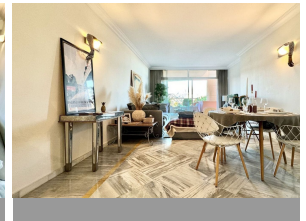

ALL IN

real estates

Middle Floor Apartment in Nueva Andalucía

Bedrooms **2** Bathrooms **3** Built **157m2** Terrace **22m2**

R4908202

**Middle Floor
Apartment**

Nueva Andalucía

525.000€

Large size apartment with panoramic views to Gibraltar, front line golf, in Magna Marbella, in Nueva Andalucia The apartment has 2 bedrooms, 2 bathrooms en suite. It has a total of 161 m2 of which 129 m o iterrace olver 2 med it anoraiding washer and dryer, large living room with access Two large bedrooms with fitted closets. The master bedroom with access to the terrace anc bathroom with bath and other bathroom with shower. man prop ty i in ve adoption as air conating and unter or healing that can be Magna Marbella is located in the heart of Nueva Andalucia, just minutes from Puerto Banus and the best golf courses in Marbella: Las Brisas Golf, Los Naranjos Golf and Aloha Golf. On the front line of Magna Marbella Golf and very close to Magna Café, one of the best restaurants in Marbella.

24 Hour Reception
Domotics
Fiber Optic
Jacuzzi

24 Hour Reception
Double Glazing
Fitted Wardrobes
Lift

Covered Terrace
Ensuite Bathroom
Gym
Marble Flooring