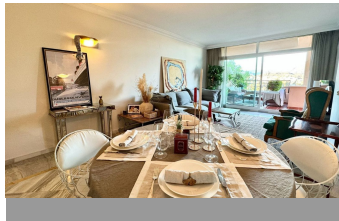

ALL IN

real estates

Middle Floor Apartment in Nueva Andalucía

Bedrooms **2** Bathrooms **3** Built **157m2** Terrace **22m2**

R4908202

**Middle Floor
Apartment**

Nueva Andalucía

525.000€

Large size apartment with panoramic views to Gibraltar, front line golf, in Magna Marbella, in Nueva Andalucia The apartment has 2 bedrooms, 2 bathrooms en suite. It has a total of 161 m2 of which 129 m o iterrace olver 2 med it anoraiding washer and dryer, large living room with access Two large bedrooms with fitted closets. The master bedroom with access to the terrace anc bathroom with bath and other bathroom with shower. man prop ty i in ve adoption as air conating and unter or healing that can be Magna Marbella is located in the heart of Nueva Andalucia, just minutes from Puerto Banus and the best golf courses in Marbella: Las Brisas Golf, Los Naranjos Golf and Aloha Golf. On the front line of Magna Marbella Golf and very close to Magna Café, one of the best restaurants in Marbella.

24 Hour Reception
Domotics
Fiber Optic
Jacuzzi

24 Hour Reception
Double Glazing
Fitted Wardrobes
Lift

Covered Terrace
Ensuite Bathroom
Gym
Marble Flooring