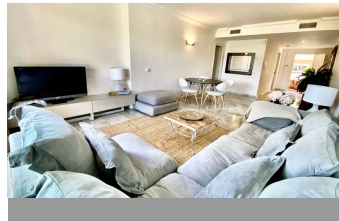

ALL IN

real estates

Middle Floor Apartment in Nueva Andalucía

Bedrooms **2** Bathrooms **3** Built **157m2** Terrace **22m2**

R4908202

**Middle Floor
Apartment**

Nueva Andalucía

525.000€

Large size apartment with panoramic views to Gibraltar, front line golf, in Magna Marbella, in Nueva Andalucia The apartment has 2 bedrooms, 2 bathrooms en suite. It has a total of 161 m2 of which 129 m o iterrace olver 2 med it anoraiding washer and dryer, large living room with access Two large bedrooms with fitted closets. The master bedroom with access to the terrace anc bathroom with bath and other bathroom with shower. man prop ty i in ve adoption as air conating and unter or healing that can be Magna Marbella is located in the heart of Nueva Andalucia, just minutes from Puerto Banus and the best golf courses in Marbella: Las Brisas Golf, Los Naranjos Golf and Aloha Golf. On the front line of Magna Marbella Golf and very close to Magna Café, one of the best restaurants in Marbella.

24 Hour Reception
Domotics
Fiber Optic
Jacuzzi

24 Hour Reception
Double Glazing
Fitted Wardrobes
Lift

Covered Terrace
Ensuite Bathroom
Gym
Marble Flooring