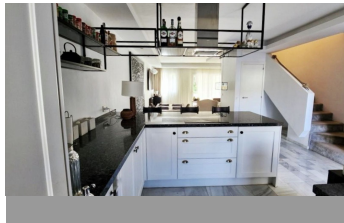

## Duplex in Nueva Andalucía

Bedrooms **3** Bathrooms **3** Built **150m2** Terrace **12m2**  
**R4895575** **Duplex** **Nueva Andalucía** **720.000€**

THE PROPERTY Imagine yourself entering a spectacular duplex apartment in the heart of Nueva Andalucía, Marbella. This elegant home features a unique layout that offers comfort and privacy, feeling more like a townhouse than an apartment. On the ground floor, a modern open kitchen merges with a cozy living room, both with access to a large terrace that overlooks a lush community garden, providing a feeling of serenity and connection with nature. The ground floor also houses a toilet, providing practicality to daily life. Climbing the stairs, the upper floor reveals three charming bedrooms, one of them currently used with a dressing room. The master bedroom features a luxurious en-suite bathroom, while the other two share an elegant additional bathroom. This duplex, completely renovated, exhibits a modern and bright design, highlighting attention to detail. Located in an exclusive urbanization, enjoy sunny days in the community pool surrounded by well-kept gardens, creating an idyllic environment in which every day becomes a unique experience. This home is more than an apartment; It is a haven where elegance meets comfort in the heart of vibrant Nueva Andalucía. AREA The exclusive Miragolf urbanization, located in the heart of Aloha, Nueva Andalucía, is an oasis of luxury and tranquility. Surrounded by golf courses and majestic villas, it offers an idyllic setting for those seeking a distinguished lifestyle. Close to the prestigious Aloha School, the area is perfect for families who value quality education. The proximity to shops and restaurants provides convenience, while the proximity to the famous