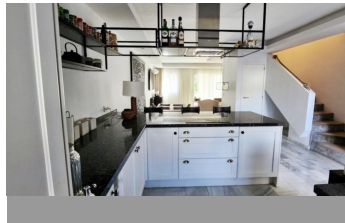

ALL IN real estates

Duplex in Nueva Andalucía

Bedrooms **3** Bathrooms **3** Built **150m2** Terrace **12m2**
R4895575 **Duplex** **Nueva Andalucía** **750.000€**

THE PROPERTY Imagine yourself entering a spectacular duplex apartment in the heart of Nueva Andalucía, Marbella. This elegant home features a unique layout that offers comfort and privacy, feeling more like a townhouse than an apartment. On the ground floor, a modern open kitchen merges with a cozy living room, both with access to a large terrace that overlooks a lush community garden, providing a feeling of serenity and connection with nature. The ground floor also houses a toilet, providing practicality to daily life. Climbing the stairs, the upper floor reveals three charming bedrooms, one of them currently used with a dressing room. The master bedroom features a luxurious en-suite bathroom, while the other two share an elegant additional bathroom. This duplex, completely renovated, exhibits a modern and bright design, highlighting attention to detail. Located in an exclusive urbanization, enjoy sunny days in the community pool surrounded by well-kept gardens, creating an idyllic environment in which every day becomes a unique experience. This home is more than an apartment; It is a haven where elegance meets comfort in the heart of vibrant Nueva Andalucía. AREA The exclusive Miragolf urbanization, located in the heart of Aloha, Nueva Andalucía, is an oasis of luxury and tranquility. Surrounded by golf courses and majestic villas, it offers an idyllic setting for those seeking a distinguished lifestyle. Close to the prestigious Aloha School, the area is perfect for families who value quality education. The proximity to shops and restaurants provides convenience, while the proximity to the famous