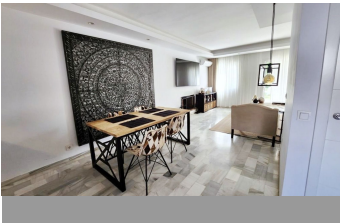

## Duplex in Nueva Andalucía

Bedrooms **3** Bathrooms **3** Built **150m2** Terrace **12m2**  
**R4895575** **Duplex** **Nueva Andalucía** **720.000€**

THE PROPERTY Imagine yourself entering a spectacular duplex apartment in the heart of Nueva Andalucía, Marbella. This elegant home features a unique layout that offers comfort and privacy, feeling more like a townhouse than an apartment. On the ground floor, a modern open kitchen merges with a cozy living room, both with access to a large terrace that overlooks a lush community garden, providing a feeling of serenity and connection with nature. The ground floor also houses a toilet, providing practicality to daily life. Climbing the stairs, the upper floor reveals three charming bedrooms, one of them currently used with a dressing room. The master bedroom features a luxurious en-suite bathroom, while the other two share an elegant additional bathroom. This duplex, completely renovated, exhibits a modern and bright design, highlighting attention to detail. Located in an exclusive urbanization, enjoy sunny days in the community pool surrounded by well-kept gardens, creating an idyllic environment in which every day becomes a unique experience. This home is more than an apartment; It is a haven where elegance meets comfort in the heart of vibrant Nueva Andalucía. AREA The exclusive Miragolf urbanization, located in the heart of Aloha, Nueva Andalucía, is an oasis of luxury and tranquility. Surrounded by golf courses and majestic villas, it offers an idyllic setting for those seeking a distinguished lifestyle. Close to the prestigious Aloha School, the area is perfect for families who value quality education. The proximity to shops and restaurants provides convenience, while the proximity to the famous