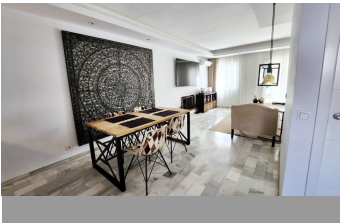

ALL IN real estates

Duplex in Nueva Andalucía

Bedrooms **3** Bathrooms **3** Built **150m2** Terrace **12m2**
R4895575 **Duplex** **Nueva Andalucía** **750.000€**

THE PROPERTY Imagine yourself entering a spectacular duplex apartment in the heart of Nueva Andalucía, Marbella. This elegant home features a unique layout that offers comfort and privacy, feeling more like a townhouse than an apartment. On the ground floor, a modern open kitchen merges with a cozy living room, both with access to a large terrace that overlooks a lush community garden, providing a feeling of serenity and connection with nature. The ground floor also houses a toilet, providing practicality to daily life. Climbing the stairs, the upper floor reveals three charming bedrooms, one of them currently used with a dressing room. The master bedroom features a luxurious en-suite bathroom, while the other two share an elegant additional bathroom. This duplex, completely renovated, exhibits a modern and bright design, highlighting attention to detail. Located in an exclusive urbanization, enjoy sunny days in the community pool surrounded by well-kept gardens, creating an idyllic environment in which every day becomes a unique experience. This home is more than an apartment; It is a haven where elegance meets comfort in the heart of vibrant Nueva Andalucía. AREA The exclusive Miragolf urbanization, located in the heart of Aloha, Nueva Andalucía, is an oasis of luxury and tranquility. Surrounded by golf courses and majestic villas, it offers an idyllic setting for those seeking a distinguished lifestyle. Close to the prestigious Aloha School, the area is perfect for families who value quality education. The proximity to shops and restaurants provides convenience, while the proximity to the famous