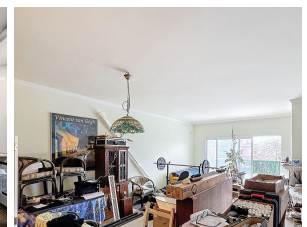

ALL IN real estates

Penthouse in New Golden Mile

Bedrooms **2** Bathrooms **2** Built **230m2** Terrace **0m2**
R4887694 **Penthouse** **New Golden Mile** **485.000€**

For Sale: Exclusive Apartment with Sea and Mountain Views in , New Golden Mile This stunning apartment, located in a prime area of the New Golden Mile in Estepona, Its proximity to the sea, exclusive design, and surrounding amenities make it a unique and desirable property. Apartment Features: Interior Layout: A spacious living room with a cozy fireplace. Two bright and airy bedrooms. Two full bathrooms: one with a shower and the other with a bathtub. A fully equipped and functional kitchen. Independent laundry room. Unique Outdoor Spaces: A terrace of approximately 30 m², ideal for enjoying outdoor breakfasts. A spectacular rooftop terrace of 120 m², equipped with a shower, barbecue, and pergola. Its elevated position ensures complete privacy and offers breathtaking sea and mountain views. Extras and Amenities: Access to two large communal swimming pools. Park Beach Development Features: Is located just 200 meters from El Saladillo beach, offering residents tranquility and exclusivity. Key highlights include: Architecture and Design: Low-rise buildings featuring high-quality apartments and penthouses. Properties surrounded by lush tropical landscaped gardens. Common Areas and Services: Two large communal swimming pools amidst beautifully maintained gardens. Ideal spaces for relaxation and leisure. Proximity to Services and Activities: Only 10 km from Puerto Banús and 12 km from Estepona town center. Close to prestigious sports facilities such as Racquet Club Villapadierna and golf courses like Los Flamings Golf Club and El Paraíso Golf. Natural Environment: Direct

access to sandy beaches in a serene and luxurious setting. This property is for sale and perfect for those seeking an exclusive, comfortable home near the sea.

Fitted Wardrobes
Marble Flooring
WiFi

Fitted Wardrobes
Private Terrace