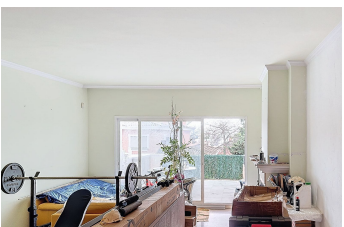

ALL IN real estates

Penthouse in New Golden Mile

Bedrooms **2** Bathrooms **2** Built **230m2** Terrace **0m2**
R4887694 **Penthouse** **New Golden Mile** **485.000€**

For Sale: Exclusive Apartment with Sea and Mountain Views in , New Golden Mile This stunning apartment, located in a prime area of the New Golden Mile in Estepona, Its proximity to the sea, exclusive design, and surrounding amenities make it a unique and desirable property. Apartment Features: Interior Layout: A spacious living room with a cozy fireplace. Two bright and airy bedrooms. Two full bathrooms: one with a shower and the other with a bathtub. A fully equipped and functional kitchen. Independent laundry room. Unique Outdoor Spaces: A terrace of approximately 30 m², ideal for enjoying outdoor breakfasts. A spectacular rooftop terrace of 120 m², equipped with a shower, barbecue, and pergola. Its elevated position ensures complete privacy and offers breathtaking sea and mountain views. Extras and Amenities: Access to two large communal swimming pools. Park Beach Development Features: Is located just 200 meters from El Saladillo beach, offering residents tranquility and exclusivity. Key highlights include: Architecture and Design: Low-rise buildings featuring high-quality apartments and penthouses. Properties surrounded by lush tropical landscaped gardens. Common Areas and Services: Two large communal swimming pools amidst beautifully maintained gardens. Ideal spaces for relaxation and leisure. Proximity to Services and Activities: Only 10 km from Puerto Banús and 12 km from Estepona town center. Close to prestigious sports facilities such as Racquet Club Villapadierna and golf courses like Los Flamings Golf Club and El Paraíso Golf. Natural Environment: Direct