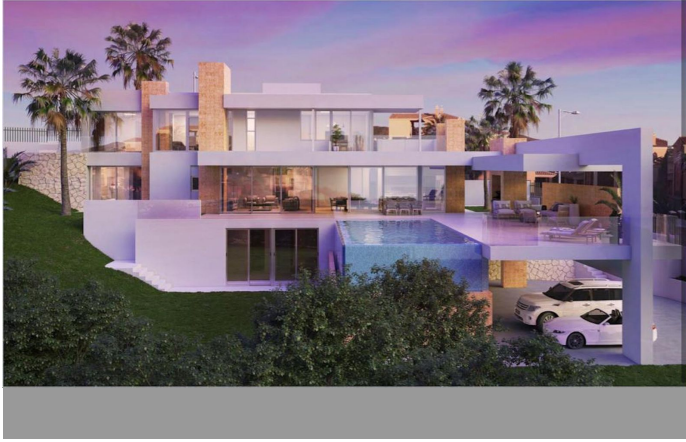

ALL IN

real estates

Residential Plot in Elviria

Bedrooms **0**

Bathrooms **0**

Built **443m2**

Plot **1140m2**

R4626043

Residential Plot

Elviria

780.000€

Discover this remarkable plot with views of the sea and mountains, boasting a generous area of 1,140m² and the necessary permit for constructing a 322m² villa, plus terrace and basement. The plot is strategically located with easy access and communication links, in close proximity to schools, shopping centers, and just a 5-minute drive from the beach. The project is meticulously designed in a modern style, seamlessly blending contemporary comfort with the natural beauty of its surroundings.