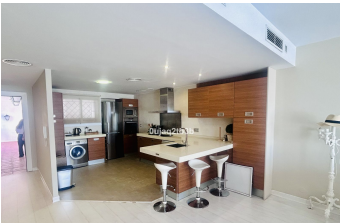

ALL IN

real estates

Middle Floor Apartment in Puerto Banús

Bedrooms **3** Bathrooms **2** Built **127m2** Terrace **15m2**

R4860304

**Middle Floor
Apartment**

Puerto Banús

1.250.000€

Apartment in the prestigious Puerto Banús marina, offering stunning views of the city and the harbor, where some of the world's most exclusive yachts are moored. This property is located in a building with access to a restricted area of the port and features an elevator. The apartment comprises a bright living room that opens onto an east-facing terrace, providing views of the Avenida Playas de Duque and the marina. Additionally, it features an elegant dining room, also with access to the terrace. The kitchen is fully equipped with high-end appliances, ensuring an exceptional culinary experience. It includes a master bedroom with an en-suite bathroom, two additional bedrooms, and a full bathroom. The building offers an elevator and underground parking. The property is equipped with air conditioning, built-in wardrobes, and double-glazed windows. A spacious apartment that combines comfort and exclusivity, situated just steps away from all amenities!