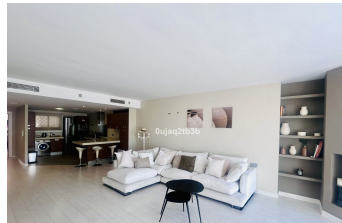

ALL IN

real estates

Middle Floor Apartment in Puerto Banús

Bedrooms **3** Bathrooms **2** Built **127m2** Terrace **15m2**

R4860304

**Middle Floor
Apartment**

Puerto Banús

1.250.000€

Apartment in the prestigious Puerto Banús marina, offering stunning views of the city and the harbor, where some of the world's most exclusive yachts are moored. This property is located in a building with access to a restricted area of the port and features an elevator. The apartment comprises a bright living room that opens onto an east-facing terrace, providing views of the Avenida Playas de Duque and the marina. Additionally, it features an elegant dining room, also with access to the terrace. The kitchen is fully equipped with high-end appliances, ensuring an exceptional culinary experience. It includes a master bedroom with an en-suite bathroom, two additional bedrooms, and a full bathroom. The building offers an elevator and underground parking. The property is equipped with air conditioning, built-in wardrobes, and double-glazed windows. A spacious apartment that combines comfort and exclusivity, situated just steps away from all amenities!