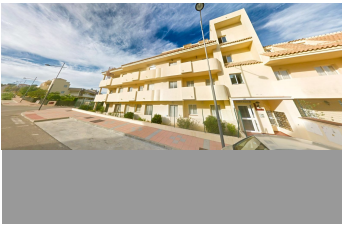

**Middle Floor
Apartment**

Manilva

189.000€

Great Opportunity - Beachside Manilva This first-floor apartment in an established gated community captures the essence of coastal living. Just a 10-minute walk from the pristine beaches of Manilva, specifically Aldea Beach, this property is ideal for those seeking a peaceful seaside retreat and offers a substantial rental income through popular platforms like Booking.com and Airbnb. Upon entering, you're greeted by a light-filled open-plan living room, which flows seamlessly onto a spacious terrace with partial sea views, accessible from both the living room and master bedroom. The well-equipped kitchen is perfect for creating meals to enjoy al fresco. The apartment boasts two double bedrooms, each opening onto the terrace, maximizing the indoor-outdoor living experience. The master bedroom includes an en-suite bathroom, complemented by a stylish family shower room for the second bedroom. Additional features include hot and cold central air conditioning, elegant marble floors, and the convenience of a large underground parking space and storeroom. The community's amenities include a beautiful pool area nestled among lush gardens, ideal for relaxing under the sun. This prime location allows residents to enjoy scenic walks along the promenade, stop at beach bars, or visit the vibrant Duquesa marina. Perfect as a personal getaway, this property also offers a profitable rental income in one of the Costa del Sol's most sought-after areas.