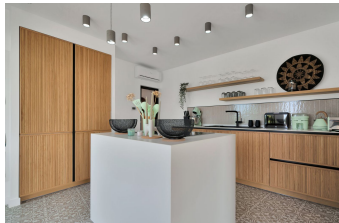

ALL IN

real estates

House in Torremuelle

Bedrooms

5

Bathrooms

2

Built

312m2

Plot

836m2

R4835380

House

Torremuelle

1.590.000€

Superb villa of one floor with sea views Discover this magnificent, fully renovated villa, located in an exclusive community with sports centre (8 padel courts and 2 tennis courts, terrace, cafeteria and massage treatments are available), semi-Olympic swimming pool and green areas. With 312 m² of built area and a plot of 836 m², this property offers an exceptional living environment. The villa has 5 bedrooms, including a master suite with private terrace. Enjoy uninterrupted views of the sea and surrounding vegetation from every room. The fully-equipped kitchen with central island is a real asset for food lovers. The solid oak flooring adds a touch of elegance to the whole house. What's more, the villa comes fully furnished and decorated, so you can move in straight away with no worries. Separate from the main house, a staircase gives access to a relaxation area comprising a table with 4 bar stools, a section of wall has been created to accommodate a wine cellar, coffee machine, microwave and various storage units. This room has a separate toilet. Outside, a welcoming terrace with garden furniture for 6 people awaits you for moments of relaxation with family or friends while contemplating the sea view. On the street, two closed garages for one car and motorbike have also been renovated and equipped with automatic doors, and in one of them, a lift gives direct access to the main house. Torremuelle station and the beach are just a few minutes' walk away, as are the bus and taxi ranks. Three restaurants and a mini-market are also available, as is the British College for children aged 2