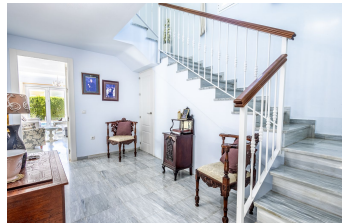

ALL IN real estates

House in Alhaurin Golf

Bedrooms **3**

Bathrooms **2**

Built **193m2**

Plot **1036m2**

R4847188

House

Alhaurin Golf

695.000€

STUNNING VILLA A must-see, detached villa, located in this exclusive and desirable golf urbanization. This stunning villa provides a desirable mix of being accessible and highly usable, is both modern and contemporary, offers the true indoor and outdoor living experience and coupled with a low maintenance, stunning and private garden, you truly can have it all. The current owners have loved, cared for and improved the property throughout and is now offered for sale in a move in ready condition. The villa will appeal to a wide range of potential buyers. The property is situated in a quiet and peaceful area and enjoys south and southwest sun throughout the day. The property offers a large open plan kitchen, living and dining room, three bedrooms, two and half bathrooms, a summer and winter garden room, multiple terraces, a landscaped garden with pool and much more. The villa is clearly loved and well cared for, is highly maintained and presents well. There are just eighteen detached villas in the immediate area and seldom do properties such as this come to market. We recommend that potential buyers looking for such a property to act swiftly. The property will suit those looking for permanent living, an investment, short- or long-term rental income, or as a lock-up and leave holiday home. Alhaurin Golf is well placed for Mijas, La Cala, Fuengirola, Malaga Airport, Marbella and beyond. There are several beaches and golf courses within a 20-minute drive and an extensive number of restaurants in the local vicinity. Alhaurin Golf itself was designed by Severiano Ballesteros and is deemed a true test of a