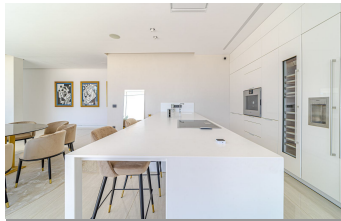

ALL IN

real estates

House in Nueva Andalucía

Bedrooms **6**

Bathrooms **6**

Built **643m2**

Plot **1392m2**

R4830289

House

Nueva Andalucía

4.700.000€

Discover the epitome of luxury living in this breathtaking villa, perfectly positioned in the heart of Nueva Andalucía, one of the region's most scenic locales. Just minutes from the prestigious Los Naranjos Golf Course, Las Brisas, Aloha and an array of all the amenities, including luxury Puerto Banus. This property promises a lifestyle of convenience and elegance. Spanning an impressive 643 square meters across three levels, and set on a spacious 1,392 square meter plot, this modern, light-filled villa exemplifies sophisticated design, blending contemporary architecture with top-tier amenities. Crafted for ultimate comfort and ease, the villa boasts a state-of-the-art smart home system and an open-concept layout that seamlessly connects indoor and outdoor living spaces. On the main floor, a large living and dining area flows effortlessly into a designer kitchen, opening onto a stunning terrace and pool area—perfect for relaxation and entertaining. Two en-suite bedrooms with private terraces offer tranquil retreats, while a spacious walk-in closet and functional laundry room add to the home's convenience. Upstairs, the first floor is a sanctuary of privacy, housing three more en-suite bedrooms, each with built-in wardrobes. The master suite is a true standout, offering luxurious finishes and panoramic views of the iconic La Concha mountain range. The lower level of the home features a guest suite with its own kitchen, along with a closed garage accommodating 2-3 vehicles. For entertainment, a chic home cinema invites you to enjoy intimate movie nights in style. Meticulously maintained and