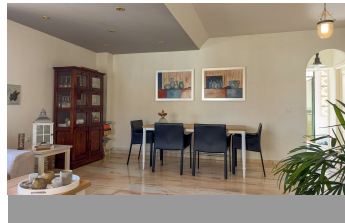

## Semi-Detached House in Alhaurín de la Torre

Bedrooms **5** Bathrooms **3** Built **243m2** Plot **285m2**

**R4822993**

**Semi-Detached House**

**Alhaurín de la Torre**

**399.000€**

Discover your new home in this charming semi-detached house with the feeling of a detached home! Located in a quiet area and just a 5-10 minute walk from the town center, this property offers the perfect combination of comfort and convenience. With 243 m<sup>2</sup> built and 206 m<sup>2</sup> usable, this high-quality home is designed to meet all your needs. The spacious living room with a fireplace is ideal for family gatherings, while the large kitchen overlooking the garden will inspire you to create delicious meals. Enjoy moments of relaxation on the terrace and in the garden with a pool and a covered chill-out area, perfect for summer evenings.

Additionally, it features a cooking area with a barbecue and a laundry area, making daily tasks a pleasure. The house has 4 bedrooms, one of them with an en-suite bathroom and walk-in closet, and a second full bathroom for added convenience. The basement includes a garage and additional storage space/office/bedroom, ensuring you always have enough room for your belongings. High-quality finishes are reflected in every corner of this property, from central heating in all rooms to air conditioning in two bedrooms. With a private pool, central heating, and fiber optics, this house is equipped to offer you maximum comfort. The private parking space add an extra touch of security and convenience. Built in 2002, this second-hand home is in excellent condition and ready for you to move in. Don't miss the opportunity to live in this wonderful semi-detached house that combines luxury and