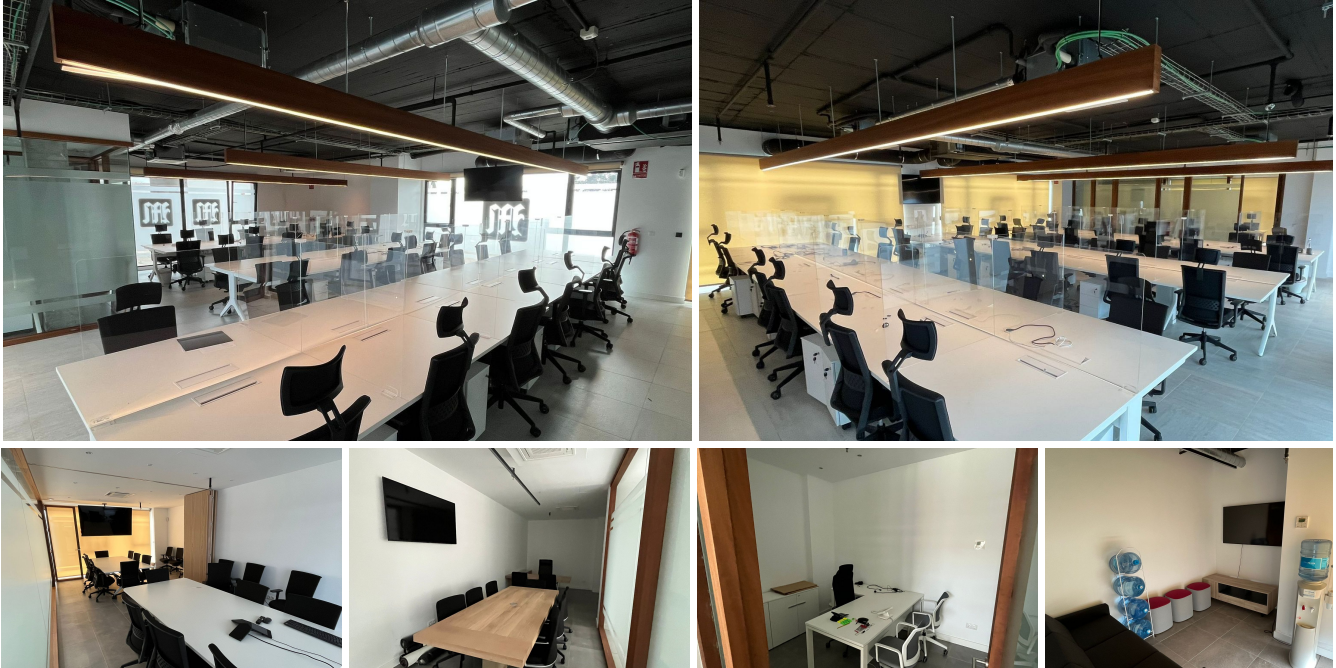

ALL IN real estates

Office in Sotogrande

Bedrooms **0** Bathrooms **0** Built **767m2** Terrace **0m2**
R4812730 **Office** **Sotogrande** **950.000€**

Huge Commercial Premises - Sotomarket! Reduced! Was €1,6m, €Was 1,05m, now €950,000 Huge commercial premises, ready to operate in Sotomarket, Sotogrande. 8 commercial units fully integrated to create one large commercial offices with multiple private offices, break out rooms, meeting rooms, canteen, and private use terraces. Set over 2 floors, these offices come ready to operate. All furniture is included except for servers. Sotomarket is a year round commercial hub in Sotogrande. It is 25 minutes drive to Gibraltar and 1h5 min to Malaga International Airport. This commercial centre has 2 large supermarkets as well as multiple businesses from legal services, to clinics, to hairdressers, to cafes and boutiques. The property was formally the operations hub for one of the World's leading online gaming companies. It has been fully refurbished with state of the art equipment and lighting. Meeting all building health and safety code and comes with 7 private parking spaces for executives. There is adequate parking for workers in/around the commercial centre as well as transport links. 8 locals have been joined together and could be separated out again. 571m2 built + 196m2 of parking. The entire property is free of debt and liens. The community fees for the property in total is 1525/mth, with IBI at 2789/yr. At this great price, the possibilities for investors or a large company looking to create a hub in Southern Spain are endless - rent out the whole premise, subdivide and rent, keep a fraction of the premises and rent the other units. The asking price is more than fair when you benchmark what is available on the

market, indeed no expense has been spared to make this the perfect offices for employees well-being. It is a very good opportunity.

Ensuite Bathroom
Lift
Solarium

Ensuite Bathroom
Near Transport
Storage Room