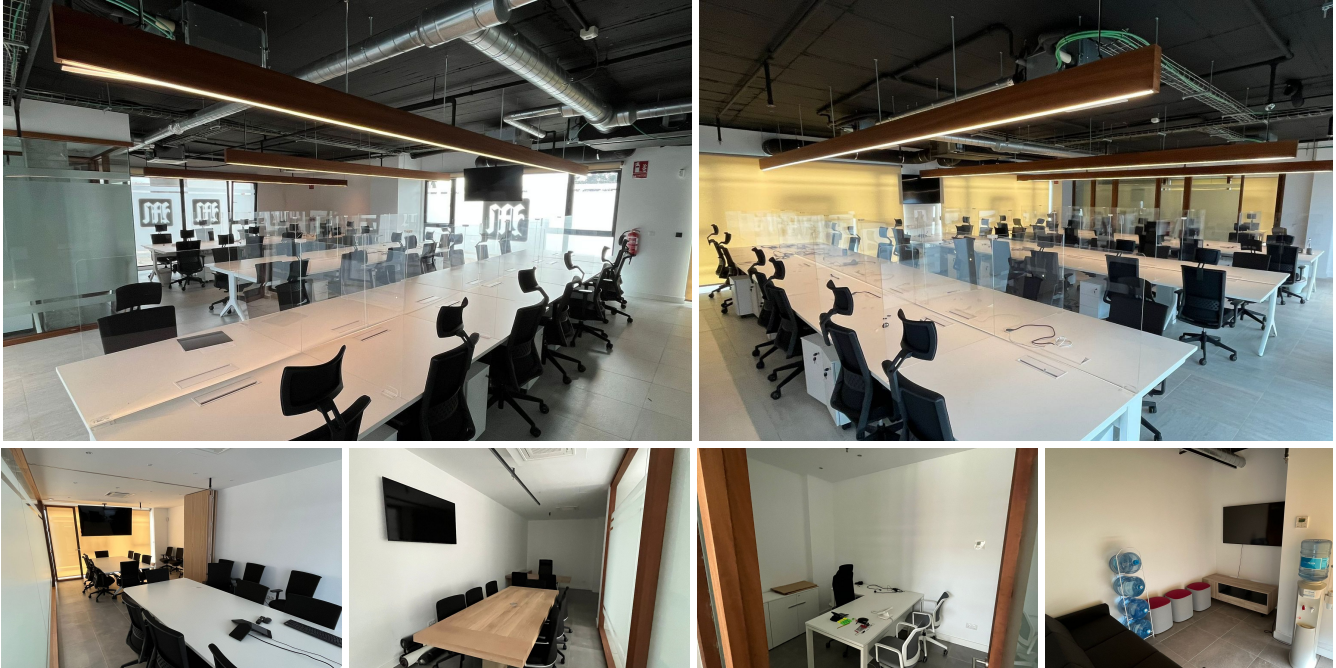

ALL IN

real estates

Office in Sotogrande

Bedrooms **0** Bathrooms **0** Built **767m2** Terrace **0m2**
R4812730 **Office** **Sotogrande** **1.050.000€**

Huge Commercial Premises - Sotomarket Huge commercial premises, ready to operate in Sotomarket, Sotogrande. 8 commercial units fully integrated to create one large commercial offices with multiple private offices, break out rooms, meeting rooms, canteen, and private use terraces. Set over 2 floors, these offices come ready to operate. All furniture is included except for servers. Sotomarket is a year round commercial hub in Sotogrande. It is 25 minutes drive to Gibraltar and 1h5 min to Malaga International Airport. This commercial centre has 2 large supermarkets as well as multiple businesses from legal services, to clinics, to hairdressers, to cafes and boutiques. The property was formally the operations hub for one of the World's leading online gaming companies. It has been fully refurbished with state of the art equipment and lighting. Meeting all building health and safety code and comes with 7 private parking spaces for executives. There is adequate parking for workers in/around the commercial centre as well as transport links. 8 locals have been joined together and could be separated out again. 571m2 built + 196m2 of parking. The entire property is free of debt and liens. The community fees for the property in total is 1525/mth, with IBI at 2789/yr. The asking price is EUR 1,600,000 and this is without an incumbent tenant. The possibilities for investors or a large company looking to create a hub in Southern Spain are endless - rent out the whole premise, subdivide and rent, keep a fraction of the premises and rent the other units. The asking price is fair when you benchmark what is available on the market, indeed