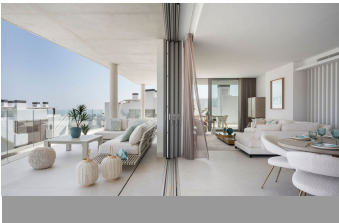

ALL IN

real estates

Penthouse in Benahavís

Bedrooms	4	Bathrooms	3	Built	187m2	Terrace	163m2
R4750036		Penthouse		Benahavís		2.500.000€	

Penthouse Skyline is located within the prestigious Real de la Quinta Residential Country Club Resort in Benahavís. This unique Penthouse is perfectly aligned with a south-facing orientation. It has great panoramic views of the lake, La Concha - mountain, golf course, town, and sea, encapsulated in 187 sqm of living space with a sprawling 163 sqm terrace. Designed with sophistication in mind, this penthouse features four spacious bedrooms (all on one floor), three bathrooms, and a guest toilet across a single floor for seamless access. The interior is outfitted with Siemens appliances and crafted with premium materials. The expansive terrace hosts a private pool and generous space for relaxation and entertainment, complemented by a communal garden and pool. Security is paramount in this gated community, which also offers three big parking spaces and a private storage room. Fully furnished in a modern style, Penthouse Skyline is a testament to elegant living in a serene environment, only minutes away from local shops, schools, and the beach. This newly constructed penthouse is part of the exclusive Real de la Quinta community, soon to be enhanced by the El Lago Club—a luxurious facility set to feature a massive 35,000 m2 lake and beach area. The club will offer a variety of non-motorized water sports including kayaking, SUP, and water biking. Spanning over 400 meters at its longest point, the lake will anchor a range of activities managed from a central reception that coordinates sports like golf, tennis, and padel. Additionally, El Lago Club will include a wellness center with a fully

equipped gym, sauna, massage areas, and a 20-meter heated pool. A restaurant and bar, along with private event spaces boasting stunning lake views, will further enhance the living experience.

Barbeque
Double Glazing
Lift