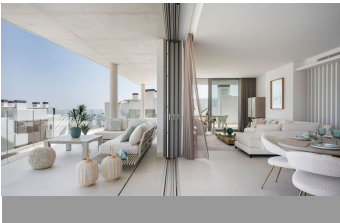

ALL IN

real estates

Penthouse in Benahavís

Bedrooms	4	Bathrooms	3	Built	350m2	Terrace	163m2
R4750036		Penthouse		Benahavís		2.490.000€	

Penthouse Skyline is located within the prestigious Real de la Quinta Residential Country Club Resort in Benahavís. This unique Penthouse is perfectly aligned with a south-facing orientation. It has great panoramic views of the lake, La Concha - mountain, golf course, town, and sea, encapsulated in 187 sqm of living space with a sprawling 163 sqm terrace. Designed with sophistication in mind, this penthouse features four spacious bedrooms (all on one floor), three bathrooms, and a guest toilet across a single floor for seamless access. The interior is outfitted with Siemens appliances and crafted with premium materials. The expansive terrace hosts a private pool and generous space for relaxation and entertainment, complemented by a communal garden and pool. Security is paramount in this gated community, which also offers three big parking spaces and a private storage room. Fully furnished in a modern style, Penthouse Skyline is a testament to elegant living in a serene environment, only minutes away from local shops, schools, and the beach. This newly constructed penthouse is part of the exclusive Real de la Quinta community, soon to be enhanced by the El Lago Club—a luxurious facility set to feature a massive 35,000 m2 lake and beach area. The club will offer a variety of non-motorized water sports including kayaking, SUP, and water biking. Spanning over 400 meters at its longest point, the lake will anchor a range of activities managed from a central reception that coordinates sports like golf, tennis, and padel. Additionally, El Lago Club will include a wellness center with a fully

equipped gym, sauna, massage areas, and a 20-meter heated pool. A restaurant and bar, along with private event spaces boasting stunning lake views, will further enhance the living experience.

Barbeque
Double Glazing
Lift