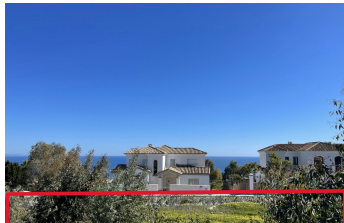

ALL IN

real estates

Residential Plot in Manilva

Bedrooms **0** Bathrooms **0** Built **0m2** Plot **10830m2**
R4792990 **Residential Plot** **Manilva** **4.332.000€**

Sold as a Package Only (Price Not Negotiable) This exceptional offering includes the land (plots for independent villas) itself and a complete development package. The package price is firm and includes the following: 11 Plots Topographic plan Geotechnical studies Proyecto basico for the showhouse Building license for the showhouse Please note: Once construction of the showhouse begins, this unique opportunity will be withdrawn from the market.