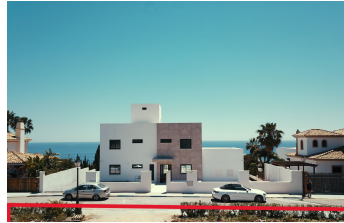

## Residential Plot in Manilva

Bedrooms	<b>0</b>	Bathrooms	<b>0</b>	Built	<b>0m2</b>	Plot	<b>10830m2</b>
<b>R4792990</b>	<b>Residential Plot</b>	<b>Manilva</b>	<b>4.332.000€</b>				

Sold as a Package Only (Price Not Negotiable) This exceptional offering includes the land (plots for independent villas) itself and a complete development package. The package price is firm and includes the following: 11 Plots Topographic plan Geotechnical studies Proyecto basico for the showhouse Building license for the showhouse Please note: Once construction of the showhouse begins, this unique opportunity will be withdrawn from the market.