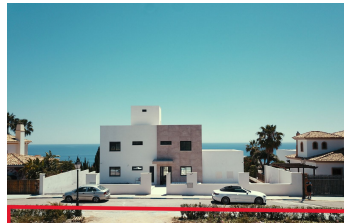

## Residential Plot in Manilva

Bedrooms **0** Bathrooms **0** Built **0m2** Plot **10830m2**  
**R4792990** **Residential Plot** **Manilva** **4.332.000€**

Sold as a Package Only (Price Not Negotiable) This exceptional offering includes the land (plots for independent villas) itself and a complete development package. The package price is firm and includes the following: 11 Plots Topographic plan Geotechnical studies Proyecto basico for the showhouse Building license for the showhouse Please note: Once construction of the showhouse begins, this unique opportunity will be withdrawn from the market.