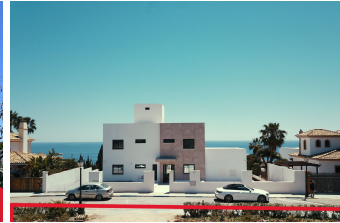

ALL IN

real estates

Residential Plot in Manilva

Bedrooms	0	Bathrooms	0	Built	0m2	Plot	10830m2
R4792990	Residential Plot	Manilva	4.332.000€				

Sold as a Package Only (Price Not Negotiable) This exceptional offering includes the land (plots for independent villas) itself and a complete development package. The package price is firm and includes the following: 11 Plots Topographic plan Geotechnical studies Proyecto basico for the showhouse Building license for the showhouse Please note: Once construction of the showhouse begins, this unique opportunity will be withdrawn from the market.

Near Transport

Near Transport