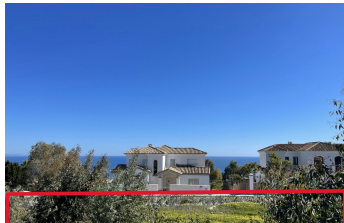

## Residential Plot in Manilva

Bedrooms **0** Bathrooms **0** Built **0m2** Plot **10830m2**  
**R4792990** **Residential Plot** **Manilva** **4.332.000€**

Sold as a Package Only (Price Not Negotiable) This exceptional offering includes the land (plots for independent villas) itself and a complete development package. The package price is firm and includes the following: 11 Plots Topographic plan Geotechnical studies Proyecto basico for the showhouse Building license for the showhouse Please note: Once construction of the showhouse begins, this unique opportunity will be withdrawn from the market.