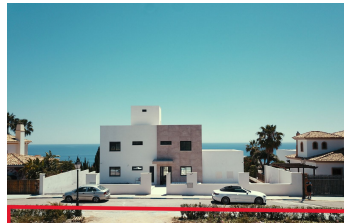

ALL IN

real estates

Residential Plot in Manilva

Bedrooms **0** Bathrooms **0** Built **0m2** Plot **10830m2**
R4792990 **Residential Plot** **Manilva** **4.332.000€**

Sold as a Package Only (Price Not Negotiable) This exceptional offering includes the land (plots for independent villas) itself and a complete development package. The package price is firm and includes the following: 11 Plots Topographic plan Geotechnical studies Proyecto basico for the showhouse Building license for the showhouse Please note: Once construction of the showhouse begins, this unique opportunity will be withdrawn from the market.