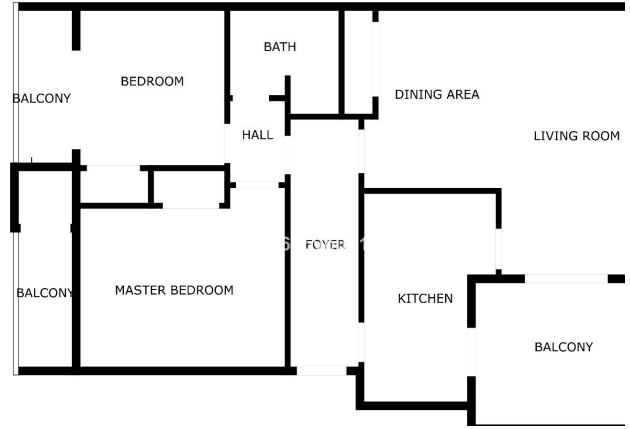

ALL IN real estates

Penthouse in Fuengirola

Bedrooms	2	Bathrooms	2	Built	84m2	Terrace	0m2
R4776928		Penthouse		Fuengirola		479.000€	

Discover this wonderful penthouse in an unbeatable location that will captivate you from the first moment. Perfect for those looking for comfort, functional design and spectacular views of the sea. Upon entering, you will be greeted by a spacious and bright living room with large windows that frame stunning views of the sea. The living room integrates perfectly with the kitchen, creating a cozy and practical space. From here, you access a beautiful terrace, ideal for enjoying your morning coffee or a sunset drink while admiring the tones of twilight. Facing south, this terrace receives sun almost all day, becoming a natural extension of the living room, where you can relax and enjoy the views. The penthouse has two bedrooms, a large bathroom with shower and a private sauna with its own shower room, located at the rear. The sauna offers impressive views of the mountain and the emblematic figure of "El Toro". Additionally, there is another terrace at the rear, facing west, perfect for watching the beautiful sunsets over the mountains. This penthouse is sold fully furnished, with large built-in wardrobes in both bedrooms. It includes a parking space and is part of an urbanization that offers a community pool, as well as community gardens. The location in the lower area of ??Torreblanca is ideal. It is close to the beach, shops, restaurants, daycare, public transportation, train station and has easy access to the highway. Despite being close to everything, the area is very quiet, which makes it a perfect place both to live and to invest. With an existing tourist license, this penthouse guarantees a constant rental throughout the

Covered Terrace
Lift
Sauna

Double Glazing
Near Transport