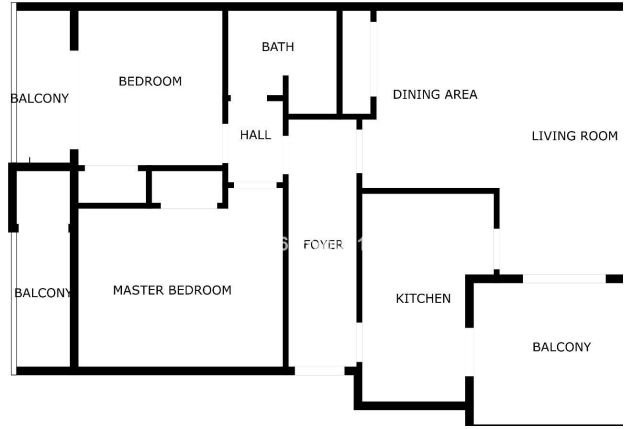

ALL IN real estates

Penthouse in Fuengirola

Bedrooms	2	Bathrooms	2	Built	84m2	Terrace	0m2
R4776928	Penthouse	Fuengirola	479.000€				

Discover this wonderful penthouse in an unbeatable location that will captivate you from the first moment. Perfect for those looking for comfort, functional design and spectacular views of the sea. Upon entering, you will be greeted by a spacious and bright living room with large windows that frame stunning views of the sea. The living room integrates perfectly with the kitchen, creating a cozy and practical space. From here, you access a beautiful terrace, ideal for enjoying your morning coffee or a sunset drink while admiring the tones of twilight. Facing south, this terrace receives sun almost all day, becoming a natural extension of the living room, where you can relax and enjoy the views. The penthouse has two bedrooms, a large bathroom with shower and a private sauna with its own shower room, located at the rear. The sauna offers impressive views of the mountain and the emblematic figure of "El Toro". Additionally, there is another terrace at the rear, facing west, perfect for watching the beautiful sunsets over the mountains. This penthouse is sold fully furnished, with large built-in wardrobes in both bedrooms. It includes a parking space and is part of an urbanization that offers a community pool, as well as community gardens. The location in the lower area of ??Torreblanca is ideal. It is close to the beach, shops, restaurants, daycare, public transportation, train station and has easy access to the highway. Despite being close to everything, the area is very quiet, which makes it a perfect place both to live and to invest. With an existing tourist license, this penthouse guarantees a constant rental throughout the

Covered Terrace
Lift
Sauna

Double Glazing
Near Transport