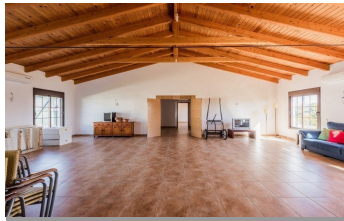

ALL IN

real estates

House in Estepona

Bedrooms **3**

Bathrooms **2**

Built **265m2**

Plot **10000m2**

R3302554

House

Estepona

899.000€

Discover your dream home in the serene surroundings of Estepona! This beautifully detached villa offers an unparalleled living experience with its high level of finishing and breathtaking views over the sea and mountains. Nestled in a quiet area, this property boasts a large south-facing terrace where you can soak in panoramic sea views, perfect for those tranquil mornings or entertaining evenings. The villa is surrounded by a lush garden filled with fruit trees, providing a natural oasis right at your doorstep. Completely rebuilt using exquisite materials, the home features high, beamed ceilings that add a touch of rustic elegance. The spacious sitting room with a cozy fireplace flows seamlessly into a fully equipped kitchen, making it ideal for both relaxation and entertaining. With 265 m² of constructed space, the villa includes three spacious bedrooms and two well-appointed bathrooms. The master bathroom features a modern shower and ample storage rooms. Double glazed windows and electric blinds ensure comfort and energy efficiency throughout the year. Additionally, there is plenty of space for customization, whether you envision a larger sitting room or additional bedrooms. Convenience is key, as this property is just a 5-minute drive from the beach and local shops, and only 10 minutes from the vibrant towns of Estepona or San Pedro de Alcántara. The villa also includes fitted wardrobes, a storeroom, air conditioning with a heat pump, and parking space. With an expansive plot of 10,000 m², this second-hand property is in excellent condition and ready for you to move in. Don't miss out on this unique