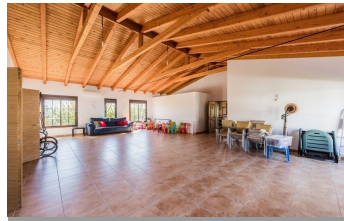

ALL IN

real estates

House in Estepona

Bedrooms **3**

Bathrooms **2**

Built **265m2**

Plot **10000m2**

R3302554

House

Estepona

899.000€

Discover your dream home in the serene surroundings of Estepona! This beautifully detached villa offers an unparalleled living experience with its high level of finishing and breathtaking views over the sea and mountains. Nestled in a quiet area, this property boasts a large south-facing terrace where you can soak in panoramic sea views, perfect for those tranquil mornings or entertaining evenings. The villa is surrounded by a lush garden filled with fruit trees, providing a natural oasis right at your doorstep. Completely rebuilt using exquisite materials, the home features high, beamed ceilings that add a touch of rustic elegance. The spacious sitting room with a cozy fireplace flows seamlessly into a fully equipped kitchen, making it ideal for both relaxation and entertaining. With 265 m² of constructed space, the villa includes three spacious bedrooms and two well-appointed bathrooms. The master bathroom features a modern shower and ample storage rooms. Double glazed windows and electric blinds ensure comfort and energy efficiency throughout the year. Additionally, there is plenty of space for customization, whether you envision a larger sitting room or additional bedrooms. Convenience is key, as this property is just a 5-minute drive from the beach and local shops, and only 10 minutes from the vibrant towns of Estepona or San Pedro de Alcántara. The villa also includes fitted wardrobes, a storeroom, air conditioning with a heat pump, and parking space. With an expansive plot of 10,000 m², this second-hand property is in excellent condition and ready for you to move in. Don't miss out on this unique