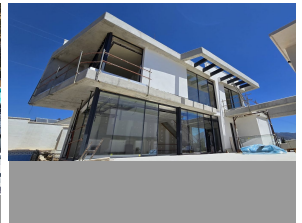

ALL IN

real estates

House in Nueva Andalucía

Bedrooms **5**

Bathrooms **5**

Built **287m2**

Plot **400m2**

R4775758

House

Nueva Andalucía

2.950.000€

This unique new built (under construction) contemporary villa in concrete style provides the ultimate luxury open plan living. Located in the beautiful heart of Nueva Andalucía just a minute away from Puerto Banus, walking distance to shops and to the Puerto Banus and short driving distance from Marbella center and San Pedro. Designed across 4 floors, all accessible through the private elevator, the property offers 5 bedrooms and 5 bathrooms each with an outdoor terrace. Entrance level boasts of a large and spacious parking level for 4+2 cars with double height ceilings and a 2 bedrooms guest apartment + a studio with bathroom on street level. Welcoming exteriors include a manicured garden which surrounds the entrance and main entrance with water heated pool, cozy lounge areas, an outdoor dining area completed with its own outdoor kitchen and BBQ area for al fresco dining and fire place with chill out area. On the second floor you will find a 2 en-suite bedrooms and a hanging gallery, with ultra high ceiling overlooking the impressive living area. The generous master suite is completed with a walk-in shower, stand alone bath and an expansive walk-in wardrobe. A large outdoor sun terrace overlooks the pool and garden with access to the roof terrace. An expansive area with 3 separate terraces, giving you even more options for sunbathing and dining, while enjoying the breathtaking Sea and Mountain and landscape views. Construction has been started and will be finished end of July 2024.