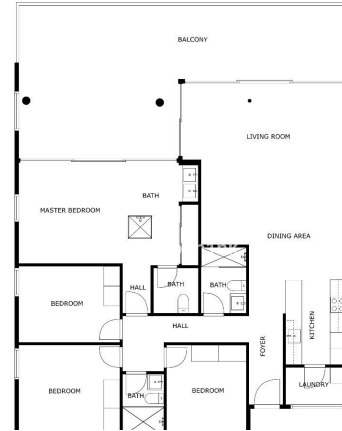

ALL IN real estates

Penthouse in Fuengirola

Bedrooms	4	Bathrooms	3	Built	201m2	Terrace	55m2
R4752718		Penthouse		Fuengirola		1.390.000€	

Discover the pinnacle of coastal elegance at Residential Med One, situated in the prestigious la Reserva del Higueron. This exquisite penthouse offers breathtaking panoramic views of the Mediterranean Sea, making your dream of luxurious seaside living a reality. Inspired by the ocean, the design features wave-like curves and a harmonious color palette, while the modern, inviting architecture floods every space with natural light. This stunning penthouse redefines sophistication with four bedrooms and an open-plan, bright white kitchen. Upon entering, you are greeted by an expansive living area bathed in natural light, thanks to floor-to-ceiling windows that frame the breathtaking views. The seamless flow from the living space to the kitchen creates an airy, open feel, ideal for both intimate gatherings and grand entertaining. The kitchen is a chef's dream, boasting high-end stainless steel appliances, sleek marble countertops, and minimalist cabinetry that combines functionality with aesthetic brilliance. Every detail is meticulously crafted, from the polished chrome fixtures to the sophisticated lighting that enhances the pristine white palette. Each of the four bedrooms is a sanctuary of comfort and style, adorned with custom-built wardrobes. The master suite, a true retreat, offers a private haven with an en-suite bathroom and unobstructed sea views that promise tranquility and inspiration. Step outside onto the spacious terrace, where the seashore unfolds before your eyes. This outdoor oasis is perfect for al fresco dining, sun-soaked afternoons, and starlit evenings. With ample seating, it provides a serene escape