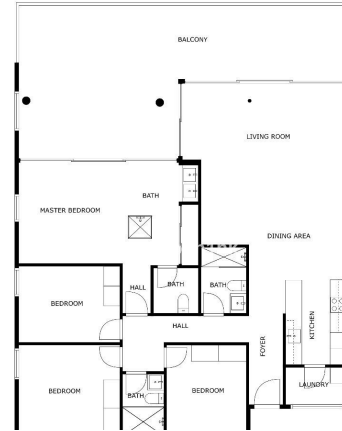

ALL IN real estates

Penthouse in Fuengirola

Bedrooms	4	Bathrooms	3	Built	201m2	Terrace	55m2
R4752718		Penthouse		Fuengirola		1.490.000€	

Discover the pinnacle of coastal elegance at Residential Med One, situated in the prestigious la Reserva del Higueron. This exquisite penthouse offers breathtaking panoramic views of the Mediterranean Sea, making your dream of luxurious seaside living a reality. Inspired by the ocean, the design features wave-like curves and a harmonious color palette, while the modern, inviting architecture floods every space with natural light. This stunning penthouse redefines sophistication with four bedrooms and an open-plan, bright white kitchen. Upon entering, you are greeted by an expansive living area bathed in natural light, thanks to floor-to-ceiling windows that frame the breathtaking views. The seamless flow from the living space to the kitchen creates an airy, open feel, ideal for both intimate gatherings and grand entertaining. The kitchen is a chef's dream, boasting high-end stainless steel appliances, sleek marble countertops, and minimalist cabinetry that combines functionality with aesthetic brilliance. Every detail is meticulously crafted, from the polished chrome fixtures to the sophisticated lighting that enhances the pristine white palette. Each of the four bedrooms is a sanctuary of comfort and style, adorned with custom-built wardrobes. The master suite, a true retreat, offers a private haven with an en-suite bathroom and unobstructed sea views that promise tranquility and inspiration. Step outside onto the spacious terrace, where the seashore unfolds before your eyes. This outdoor oasis is perfect for al fresco dining, sun-soaked afternoons, and starlit evenings. With ample seating, it provides a serene escape