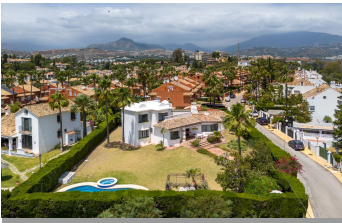

## House in Estepona

Bedrooms **3** Bathrooms **3** Built **242m2** Plot **1180m2**  
**R4746721** **House** **Estepona** **1.050.000€**

Very well located and charming villa in Monte Biarritz, Estepona with sea views, pool and beautiful garden! Lovely central hall, leading to a dining area on one side and a very cosy sitting area (one step down) with fireplace. The kitchen leads to a patio terrace in the back garden. The villa has 3 bedrooms, two of which are on the ground floor (with en-suite bathroom). The other bedroom with en-suite bathroom is on the first floor and has very high beamed ceilings, giving you a very spacious feeling. We also find a large walk-in closet space with the same high ceilings! On the same 1st floor, you also have a nice large terrace with sea views, facing south. From the dining area you walk to the terrace at the front of the house, which opens onto the large, well-maintained garden with a nice pool and chill out area, all on a nice plot of land (1200m<sup>2</sup>) with sea views! Both tranquillity and privacy are a plus for this unique property in a great location! A must-see for golf lovers, as you are surrounded by championship golf courses.... The house has been incredibly well maintained over the years. Come and see it for yourself! Detached Villa, Estepona, Costa del Sol. 3 Bedrooms, 3 Bathrooms, Built 242 m<sup>2</sup>. Setting : Close To Port, Close To Sea, Close To Schools. Orientation : East, South, West. Condition : Good. Pool : Private. Climate Control : Gas tank in the garden, Fireplace. Views : Sea, Garden. Features : Covered Terrace, Fitted Wardrobes, Private Terrace, WiFi, Storage Room, En-suite Bathroom, Furniture : Fully Furnished. Kitchen : Fully Fitted. Garden : Private, Easy Maintenance. Parking : Garage,