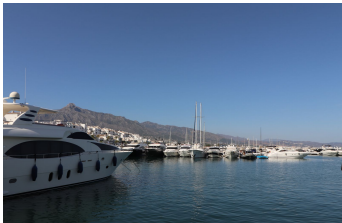

ALL IN

real estates

Mooring in Puerto Banús

Bedrooms **0**

Bathrooms **0**

Built **0m2**

Terrace **0m2**

R4723702

Mooring

Puerto Banús

1.800.000€

This chic and well-protected marina is one of the best-known in Spain, and in providing berths up to 50m, attracts the world's foremost yachts. 380V electricity, satellite TV and telephone connections are available on all berths over 15m. This is a 50 Metre X 8 Metre mooring is directly on the tower side of Puerto Banus Marina laid out over 15 hectares of sheltered water for vessels up to 50 m in length Full of Luxury brand shopping and Restaurants This chic and well-protected marina is one of the best-known in Spain