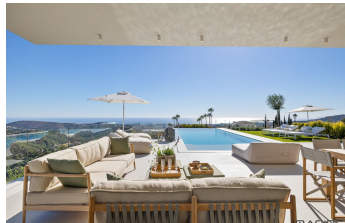

ALL IN

real estates

House in Benahavís

Bedrooms **6**

Bathrooms **5**

Built **472m2**

Plot **3100m2**

R4692358

House

Benahavís

4.895.000€

Welcome to Villa Imagine: Where Elegance Meets Luxury Amidst the Serene Hills of Benahavis Nestled in the prestigious and tranquil hills of Monte Mayor, Benahavis, Villa Imagine represents the pinnacle of luxury living where elegance and sophistication meet unparalleled privacy and breathtaking sea and mountain views. Designed by one of Marbella's most renowned and internationally awarded architects, this villa embodies a sanctuary of peace amongst the vibrant life of the Costa Del Sol. Location - A Confluence of Beauty and Convenience Villa Imagine sits majestically between the charm of Marbella and the serenity of Estepona in the exclusive Monte Mayor community. This secured and gated haven offers not just a residence but a lifestyle highlighted by nature, tranquillity, and panoramic views over the Mediterranean stretching to Gibraltar and Morocco. Within a mere 5 minutes from the prestigious Marbella Club Golf Resort, 10 minutes from Villa Padierna Golf & Hotel, 18 minutes to the glamorous Puerto Banus, and 15 minutes to Estepona, Villa Imagine places you perfectly within the lap of luxury and connectivity. Architectural and Interior Elegance Every inch of Villa Imagine is a testament to luxury living with its sleek modern design seamlessly blending with bohemian chic touches. Expansive windows in the living areas ensure the interior is bathed in natural light while effortlessly framing the stunning vistas of the sea and the mountains. Whether it's the state-of-the-art, fully equipped kitchen or the spacious dining and living areas, each corner of Villa Imagine has been