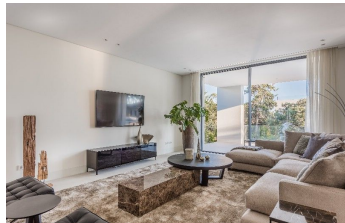

ALL IN

real estates

House in Marbesa

Bedrooms **5** Bathrooms **4** Built **532m2** Plot **958m2**
R4707325 **House** **Marbesa** **3.195.000€**

Fabulous modern design villa located in Marbesa, one of the most sought-after areas of Marbella due to its tranquillity, privacy, and 5 walking minutes to the sandy beach and all its amenities and it will take a 10 minutes drive to Marbella city centre. The international Malaga airport is just a 30 minutes drive away. This beautiful and very private villa is situated on a large plot of almost 969 m2. This magnificent property is built to its highest standard. The entrance to the house leads to a beautiful living/dining room with large sliding doors to one of the terraces. Also, the modern open plan kitchen, equipped with high quality appliances, lies on this floor. From the living room you overlook the tropical garden, the porch, and the pool area. The wide staircase with glass railing leads you to the first floor, where there are four fabulous bedrooms of which 2 have ensuite bathrooms, dressing room and access to the terraces, which in turn leads to the 100m solarium on the top floor Large basement with a lot of space to make a cinema room, games room or gym... Extra features: Under floor heating in living room, all bathrooms and basement; gas fire fireplace. Carport for 2 cars! Plenty of space in basement to create another 2 bedrooms and more bathrooms. Marbesa is a lovely, established beach community in the Eastern side of Marbella, situated 15 minutes drive from Marbella and 20 minutes from the international airport of Málaga. Besides a selection of private villas, Marbesa also offers a variety of charming beach restaurants and attractive sandy beaches. Due to the proximity to