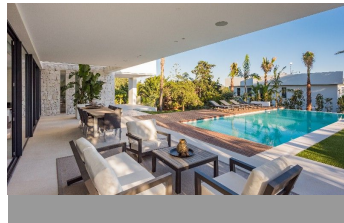

ALL IN

real estates

House in Marbesa

Bedrooms **5** Bathrooms **4** Built **532m2** Plot **958m2**
R4707325 **House** **Marbesa** **3.195.000€**

Fabulous modern design villa located in Marbesa, one of the most sought-after areas of Marbella due to its tranquillity, privacy, and 5 walking minutes to the sandy beach and all its amenities and it will take a 10 minutes drive to Marbella city centre. The international Malaga airport is just a 30 minutes drive away. This beautiful and very private villa is situated on a large plot of almost 969 m2. This magnificent property is built to its highest standard. The entrance to the house leads to a beautiful living/dining room with large sliding doors to one of the terraces. Also, the modern open plan kitchen, equipped with high quality appliances, lies on this floor. From the living room you overlook the tropical garden, the porch, and the pool area. The wide staircase with glass railing leads you to the first floor, where there are four fabulous bedrooms of which 2 have ensuite bathrooms, dressing room and access to the terraces, which in turn leads to the 100m solarium on the top floor Large basement with a lot of space to make a cinema room, games room or gym... Extra features: Under floor heating in living room, all bathrooms and basement; gas fire fireplace. Carport for 2 cars! Plenty of space in basement to create another 2 bedrooms and more bathrooms. Marbesa is a lovely, established beach community in the Eastern side of Marbella, situated 15 minutes drive from Marbella and 20 minutes from the international airport of Málaga. Besides a selection of private villas, Marbesa also offers a variety of charming beach restaurants and attractive sandy beaches. Due to the proximity to