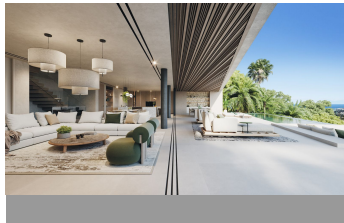

ALL IN

real estates

Plot in Aloha

Bedrooms **6** Bathrooms **7** Built **1156m²** Plot **1279m²**

R4578184 **Plot** **Aloha** **1.750.000€**

Two exquisite plots beckon those with discerning tastes to envision the epitome of modern living. These meticulously curated plots, each adorned with a captivating villa project, offer an unparalleled fusion of contemporary design and luxurious amenities. The villas, distinguished by their modern open-plan architecture, stand proudly across four floors, culminating in a breathtaking rooftop terrace adorned with a jacuzzi, where residents can indulge in panoramic views of the azure sky. The convenience of elevators gracing each residence ensures seamless accessibility to every floor, providing an effortless journey through the epitome of opulence. The heart of these remarkable villas resides on the main floor, where a sprawling living room seamlessly intertwines with a state-of-the-art kitchen. This luminous space spills onto expansive west/southwest-facing terraces, creating an alfresco haven that bathes in the warmth of the sun, perfect for moments of relaxation or entertaining amidst the backdrop of a setting sun. From the vantage point of the rooftop terraces, partial glimpses of the sea captivate the senses, adding an enchanting dimension to the panoramic views. However, the true spectacle lies in the unobstructed vistas that unfold below, overlooking the prestigious Aloha golf course and the enchanting Nueva Andalucía valley. Convenience becomes a way of life with these plots strategically positioned in proximity to esteemed institutions such as Nueva Andalucía Aloha College and the Aloha Golf Course Clubhouse. Every amenity and necessity are within reach, fostering a lifestyle that seamlessly blends