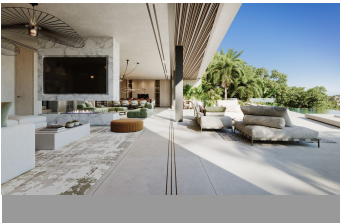

ALL IN

real estates

Plot in Aloha

Bedrooms **6** Bathrooms **7** Built **1156m²** Plot **1279m²**

R4578184 **Plot** **Aloha** **1.750.000€**

Two exquisite plots beckon those with discerning tastes to envision the epitome of modern living. These meticulously curated plots, each adorned with a captivating villa project, offer an unparalleled fusion of contemporary design and luxurious amenities. The villas, distinguished by their modern open-plan architecture, stand proudly across four floors, culminating in a breathtaking rooftop terrace adorned with a jacuzzi, where residents can indulge in panoramic views of the azure sky. The convenience of elevators gracing each residence ensures seamless accessibility to every floor, providing an effortless journey through the epitome of opulence. The heart of these remarkable villas resides on the main floor, where a sprawling living room seamlessly intertwines with a state-of-the-art kitchen. This luminous space spills onto expansive west/southwest-facing terraces, creating an alfresco haven that bathes in the warmth of the sun, perfect for moments of relaxation or entertaining amidst the backdrop of a setting sun. From the vantage point of the rooftop terraces, partial glimpses of the sea captivate the senses, adding an enchanting dimension to the panoramic views. However, the true spectacle lies in the unobstructed vistas that unfold below, overlooking the prestigious Aloha golf course and the enchanting Nueva Andalucía valley. Convenience becomes a way of life with these plots strategically positioned in proximity to esteemed institutions such as Nueva Andalucía Aloha College and the Aloha Golf Course Clubhouse. Every amenity and necessity are within reach, fostering a lifestyle that seamlessly blends