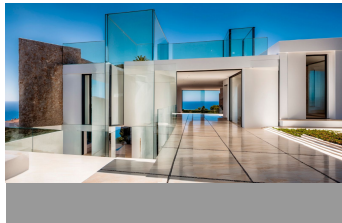

ALL IN

real estates

House in Benahavís

Bedrooms **6**

Bathrooms **5**

Built **500m2**

Plot **1020m2**

R4590604

House

Benahavís

6.495.000€

Welcome to Villa Skyline, an exceptional residence nestled within the heart of a golf paradise, gracing a sprawling 1020 m² plot and boasting a stunning 500 m² architectural masterpiece exuding opulence and sophistication. Marvel at the splendour of 6 bedrooms, each accompanied by its en-suite bathroom, offering panoramic vistas that showcase nature's unparalleled beauty. With two self-sufficient studios, this estate allows for hosting family, friends, or staff while safeguarding your paramount privacy. The seamless fusion of practicality and elegance defines Villa Skyline, featuring a spacious laundry room and refined storage solutions, including a grocery elevator, enveloping the space in an aura of serene luxury. Embrace a sanctuary of well-being within this abode; an in-house Gym, Sauna, and Jacuzzi beckon, inviting tranquillity and revitalisation. Outside, discover numerous terraces, inviting lounge areas, an outdoor kitchen, and a pool, ensuring unparalleled convenience for leisure and entertainment. Villa Skyline transcends mere housing; it epitomises sophistication, gracefully blending luxury with functionality, culminating in an unparalleled lifestyle experience. -REFURBISHMENT PROJECT-