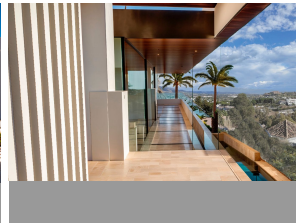

ALL IN

real estates

House in Benahavís

Bedrooms **6**

Bathrooms **5**

Built **500m2**

Plot **1020m2**

R4590604

House

Benahavís

6.495.000€

Welcome to Villa Skyline, an exceptional residence nestled within the heart of a golf paradise, gracing a sprawling 1020 m² plot and boasting a stunning 500 m² architectural masterpiece exuding opulence and sophistication. Marvel at the splendour of 6 bedrooms, each accompanied by its en-suite bathroom, offering panoramic vistas that showcase nature's unparalleled beauty. With two self-sufficient studios, this estate allows for hosting family, friends, or staff while safeguarding your paramount privacy. The seamless fusion of practicality and elegance defines Villa Skyline, featuring a spacious laundry room and refined storage solutions, including a grocery elevator, enveloping the space in an aura of serene luxury. Embrace a sanctuary of well-being within this abode; an in-house Gym, Sauna, and Jacuzzi beckon, inviting tranquillity and revitalisation. Outside, discover numerous terraces, inviting lounge areas, an outdoor kitchen, and a pool, ensuring unparalleled convenience for leisure and entertainment. Villa Skyline transcends mere housing; it epitomises sophistication, gracefully blending luxury with functionality, culminating in an unparalleled lifestyle experience. -REFURBISHMENT PROJECT-