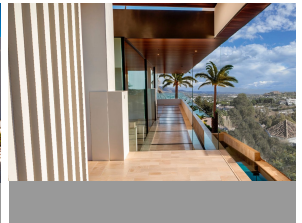

ALL IN

real estates

House in Benahavís

Bedrooms **6**

Bathrooms **5**

Built **500m2**

Plot **1020m2**

R4590604

House

Benahavís

5.695.000€

Welcome to Villa Skyline, an exceptional residence nestled within the heart of a golf paradise, gracing a sprawling 1020 m² plot and boasting a stunning 500 m² architectural masterpiece exuding opulence and sophistication. Marvel at the splendour of 6 bedrooms, each accompanied by its en-suite bathroom, offering panoramic vistas that showcase nature's unparalleled beauty. With two self-sufficient studios, this estate allows for hosting family, friends, or staff while safeguarding your paramount privacy. The seamless fusion of practicality and elegance defines Villa Skyline, featuring a spacious laundry room and refined storage solutions, including a grocery elevator, enveloping the space in an aura of serene luxury. Embrace a sanctuary of well-being within this abode; an in-house Gym, Sauna, and Jacuzzi beckon, inviting tranquillity and revitalisation. Outside, discover numerous terraces, inviting lounge areas, an outdoor kitchen, and a pool, ensuring unparalleled convenience for leisure and entertainment. Villa Skyline transcends mere housing; it epitomises sophistication, gracefully blending luxury with functionality, culminating in an unparalleled lifestyle experience. -REFURBISHMENT PROJECT-