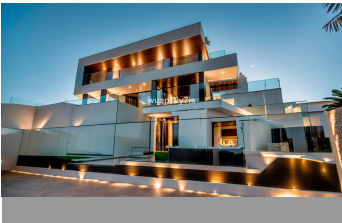

ALL IN

real estates

House in Benahavís

Bedrooms **6**

Bathrooms **5**

Built **500m2**

Plot **1020m2**

R4590604

House

Benahavís

6.950.000€

Welcome to Villa Skyline, an exceptional residence nestled within the heart of a golf paradise, gracing a sprawling 1020 m² plot and boasting a stunning 500 m² architectural masterpiece exuding opulence and sophistication. Marvel at the splendour of 6 bedrooms, each accompanied by its en-suite bathroom, offering panoramic vistas that showcase nature's unparalleled beauty. With two self-sufficient studios, this estate allows for hosting family, friends, or staff while safeguarding your paramount privacy. The seamless fusion of practicality and elegance defines Villa Skyline, featuring a spacious laundry room and refined storage solutions, including a grocery elevator, enveloping the space in an aura of serene luxury. Embrace a sanctuary of well-being within this abode; an in-house Gym, Sauna, and Jacuzzi beckon, inviting tranquillity and revitalisation. Outside, discover numerous terraces, inviting lounge areas, an outdoor kitchen, and a pool, ensuring unparalleled convenience for leisure and entertainment. Villa Skyline transcends mere housing; it epitomises sophistication, gracefully blending luxury with functionality, culminating in an unparalleled lifestyle experience. -REFURBISHMENT PROJECT-