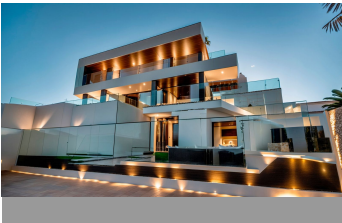

ALL IN

real estates

House in Benahavís

Bedrooms **6**

Bathrooms **5**

Built **500m2**

Plot **1020m2**

R4590604

House

Benahavís

5.695.000€

Welcome to Villa Skyline, an exceptional residence nestled within the heart of a golf paradise, gracing a sprawling 1020 m² plot and boasting a stunning 500 m² architectural masterpiece exuding opulence and sophistication. Marvel at the splendour of 6 bedrooms, each accompanied by its en-suite bathroom, offering panoramic vistas that showcase nature's unparalleled beauty. With two self-sufficient studios, this estate allows for hosting family, friends, or staff while safeguarding your paramount privacy. The seamless fusion of practicality and elegance defines Villa Skyline, featuring a spacious laundry room and refined storage solutions, including a grocery elevator, enveloping the space in an aura of serene luxury. Embrace a sanctuary of well-being within this abode; an in-house Gym, Sauna, and Jacuzzi beckon, inviting tranquillity and revitalisation. Outside, discover numerous terraces, inviting lounge areas, an outdoor kitchen, and a pool, ensuring unparalleled convenience for leisure and entertainment. Villa Skyline transcends mere housing; it epitomises sophistication, gracefully blending luxury with functionality, culminating in an unparalleled lifestyle experience. -REFURBISHMENT PROJECT-