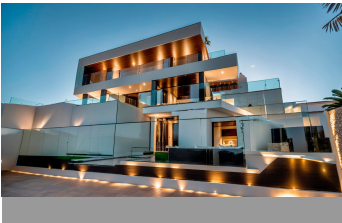

ALL IN

real estates

House in Benahavís

Bedrooms **6**

Bathrooms **5**

Built **500m2**

Plot **1020m2**

R4590604

House

Benahavís

6.495.000€

Welcome to Villa Skyline, an exceptional residence nestled within the heart of a golf paradise, gracing a sprawling 1020 m² plot and boasting a stunning 500 m² architectural masterpiece exuding opulence and sophistication. Marvel at the splendour of 6 bedrooms, each accompanied by its en-suite bathroom, offering panoramic vistas that showcase nature's unparalleled beauty. With two self-sufficient studios, this estate allows for hosting family, friends, or staff while safeguarding your paramount privacy. The seamless fusion of practicality and elegance defines Villa Skyline, featuring a spacious laundry room and refined storage solutions, including a grocery elevator, enveloping the space in an aura of serene luxury. Embrace a sanctuary of well-being within this abode; an in-house Gym, Sauna, and Jacuzzi beckon, inviting tranquillity and revitalisation. Outside, discover numerous terraces, inviting lounge areas, an outdoor kitchen, and a pool, ensuring unparalleled convenience for leisure and entertainment. Villa Skyline transcends mere housing; it epitomises sophistication, gracefully blending luxury with functionality, culminating in an unparalleled lifestyle experience. -REFURBISHMENT PROJECT-