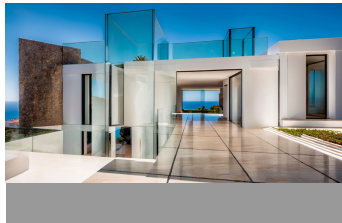

ALL IN

real estates

House in Benahavís

Bedrooms **6**

Bathrooms **5**

Built **500m2**

Plot **1020m2**

R4590604

House

Benahavís

5.695.000€

Welcome to Villa Skyline, an exceptional residence nestled within the heart of a golf paradise, gracing a sprawling 1020 m² plot and boasting a stunning 500 m² architectural masterpiece exuding opulence and sophistication. Marvel at the splendour of 6 bedrooms, each accompanied by its en-suite bathroom, offering panoramic vistas that showcase nature's unparalleled beauty. With two self-sufficient studios, this estate allows for hosting family, friends, or staff while safeguarding your paramount privacy. The seamless fusion of practicality and elegance defines Villa Skyline, featuring a spacious laundry room and refined storage solutions, including a grocery elevator, enveloping the space in an aura of serene luxury. Embrace a sanctuary of well-being within this abode; an in-house Gym, Sauna, and Jacuzzi beckon, inviting tranquillity and revitalisation. Outside, discover numerous terraces, inviting lounge areas, an outdoor kitchen, and a pool, ensuring unparalleled convenience for leisure and entertainment. Villa Skyline transcends mere housing; it epitomises sophistication, gracefully blending luxury with functionality, culminating in an unparalleled lifestyle experience. -REFURBISHMENT PROJECT-