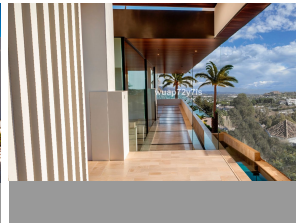

ALL IN

real estates

House in Benahavís

Bedrooms **6**

Bathrooms **5**

Built **500m2**

Plot **1020m2**

R4590604

House

Benahavís

6.950.000€

Welcome to Villa Skyline, an exceptional residence nestled within the heart of a golf paradise, gracing a sprawling 1020 m² plot and boasting a stunning 500 m² architectural masterpiece exuding opulence and sophistication. Marvel at the splendour of 6 bedrooms, each accompanied by its en-suite bathroom, offering panoramic vistas that showcase nature's unparalleled beauty. With two self-sufficient studios, this estate allows for hosting family, friends, or staff while safeguarding your paramount privacy. The seamless fusion of practicality and elegance defines Villa Skyline, featuring a spacious laundry room and refined storage solutions, including a grocery elevator, enveloping the space in an aura of serene luxury. Embrace a sanctuary of well-being within this abode; an in-house Gym, Sauna, and Jacuzzi beckon, inviting tranquillity and revitalisation. Outside, discover numerous terraces, inviting lounge areas, an outdoor kitchen, and a pool, ensuring unparalleled convenience for leisure and entertainment. Villa Skyline transcends mere housing; it epitomises sophistication, gracefully blending luxury with functionality, culminating in an unparalleled lifestyle experience. -REFURBISHMENT PROJECT-