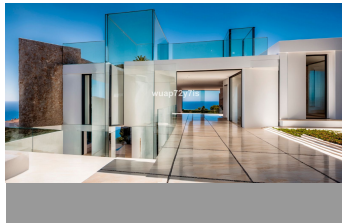

ALL IN

real estates

House in Benahavís

Bedrooms **6**

Bathrooms **5**

Built **500m2**

Plot **1020m2**

R4590604

House

Benahavís

6.950.000€

Welcome to Villa Skyline, an exceptional residence nestled within the heart of a golf paradise, gracing a sprawling 1020 m² plot and boasting a stunning 500 m² architectural masterpiece exuding opulence and sophistication. Marvel at the splendour of 6 bedrooms, each accompanied by its en-suite bathroom, offering panoramic vistas that showcase nature's unparalleled beauty. With two self-sufficient studios, this estate allows for hosting family, friends, or staff while safeguarding your paramount privacy. The seamless fusion of practicality and elegance defines Villa Skyline, featuring a spacious laundry room and refined storage solutions, including a grocery elevator, enveloping the space in an aura of serene luxury. Embrace a sanctuary of well-being within this abode; an in-house Gym, Sauna, and Jacuzzi beckon, inviting tranquillity and revitalisation. Outside, discover numerous terraces, inviting lounge areas, an outdoor kitchen, and a pool, ensuring unparalleled convenience for leisure and entertainment. Villa Skyline transcends mere housing; it epitomises sophistication, gracefully blending luxury with functionality, culminating in an unparalleled lifestyle experience. -REFURBISHMENT PROJECT-