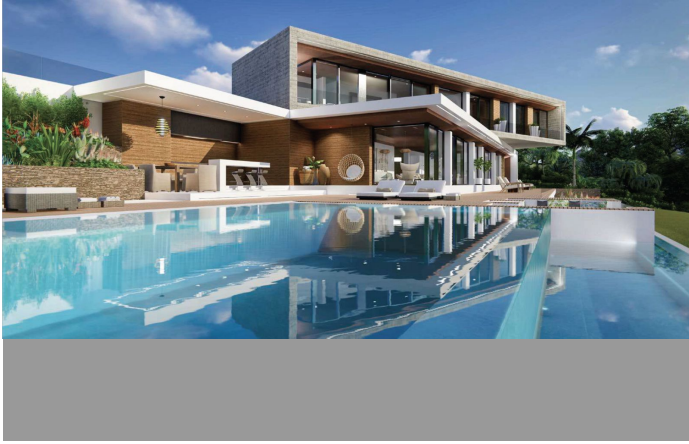

ALL IN

real estates

Residential Plot in La Cala Golf

Bedrooms	0	Bathrooms	0	Built	0m2	Plot	2763m2
R3735283		Residential Plot		La Cala Golf		445.000€	

Big plot with building license in La Cala golf. Sea and mountain views. Residential Plot, La Cala Golf, Costa del Sol. Garden/Plot 2763 m². Setting : Country, Mountain Pueblo, Close ?To ?Golf, ?Close ?To ?Schools, Close To ?Forest. Orientation ? : East, South East, South. Pool ? : Room ?For Pool. Views ? : ?Sea, Mountain, ?Golf, Panoramic. Utilities ? : ?Electricity, ?Drinkable ?Water. Category ? : ?Off ?Plan.