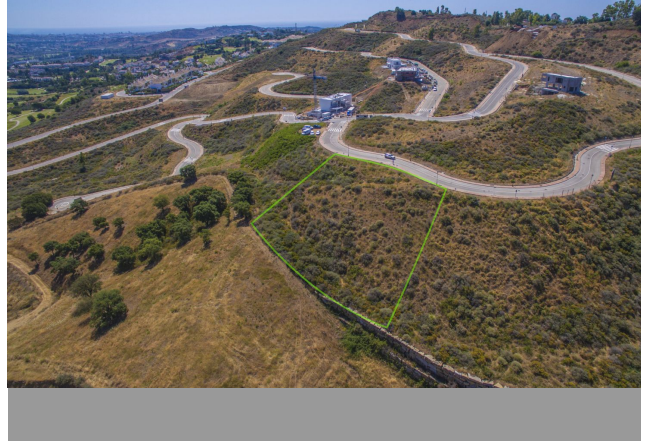

ALL IN

real estates

Residential Plot in La Cala Golf

Bedrooms	0	Bathrooms	0	Built	0m2	Plot	2763m2
R3735283		Residential Plot		La Cala Golf		445.000€	

Big plot with building license in La Cala golf. Sea and mountain views. Residential Plot, La Cala Golf, Costa del Sol. Garden/Plot 2763 m². Setting : Country, Mountain Pueblo, Close ?To ?Golf, ?Close ?To ?Schools, Close To ?Forest. Orientation ? : East, South East, South. Pool ? : Room ?For Pool. Views ? : ?Sea, Mountain, ?Golf, Panoramic. Utilities ? : ?Electricity, ?Drinkable ?Water. Category ? : ?Off ?Plan.