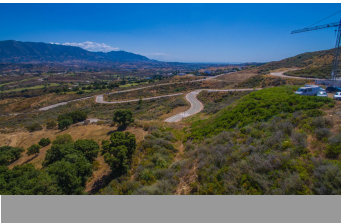

ALL IN

real estates

Residential Plot in La Cala Golf

Bedrooms	0	Bathrooms	0	Built	0m2	Plot	2763m2
R3735283		Residential Plot		La Cala Golf		445.000€	

Big plot with building license in La Cala golf. Sea and mountain views. Residential Plot, La Cala Golf, Costa del Sol. Garden/Plot 2763 m². Setting : Country, Mountain Pueblo, Close ?To ?Golf, ?Close ?To ?Schools, Close To ?Forest. Orientation ? : East, South East, South. Pool ? : Room ?For Pool. Views ? : ?Sea, Mountain, ?Golf, Panoramic. Utilities ? : ?Electricity, ?Drinkable ?Water. Category ? : ?Off ?Plan.