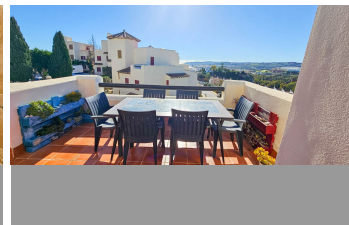

ALL IN real estates

Penthouse Duplex in Casares Playa

Bedrooms **2** Bathrooms **2** Built **83m2** Terrace **35m2**
R4624540 **Penthouse Duplex** **Casares Playa** **260.000€**

!!!The staircase up to the top level isnt suitable for elderly people !!!!! Welcome to this exquisite penthouse duplex, where luxurious living meets modern elegance. As you step onto the bottom level, you are greeted by an open and inviting atmosphere. The semi-open kitchen, adorned with state-of-the-art appliances and sleek countertops, seamlessly blends with the dining area, creating a perfect space for culinary delights and social gatherings. The dining area flows effortlessly into the living room, where plush furnishings and tasteful decor invite you to relax and unwind. Large windows allow natural light to fill the space, and sliding glass doors lead you onto a charming terrace. This outdoor haven is adorned with comfortable seating, making it an ideal spot to enjoy a morning coffee or an evening sunset. Adjacent to the living area, you'll discover a cozy room, perfect for guests or use as a study, and a well-appointed bathroom that exudes both style and functionality. Ascending to the top level, you'll find the crown jewel of this penthouse – the master bedroom. A sanctuary of tranquility, the master bedroom boasts spaciousness and sophistication. The attached jacuzzi bathroom is a retreat in itself, featuring luxurious fixtures and a serene ambiance for ultimate relaxation. This outdoor oasis offers panoramic views that stretch as far as the eye can see. Whether you're enjoying a private moment under the stars or hosting a soirée with friends, the roof terrace is a breathtaking extension of your living space. This penthouse duplex seamlessly combines modern design with functionality, creating an