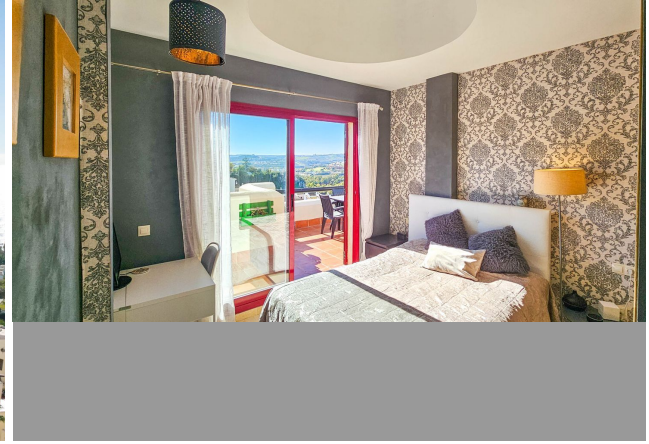

ALL IN real estates

Penthouse Duplex in Casares Playa

Bedrooms **2** Bathrooms **2** Built **83m2** Terrace **35m2**
R4624540 **Penthouse Duplex** **Casares Playa** **260.000€**

!!!The staircase up to the top level isnt suitable for elderly people !!!!! Welcome to this exquisite penthouse duplex, where luxurious living meets modern elegance. As you step onto the bottom level, you are greeted by an open and inviting atmosphere. The semi-open kitchen, adorned with state-of-the-art appliances and sleek countertops, seamlessly blends with the dining area, creating a perfect space for culinary delights and social gatherings. The dining area flows effortlessly into the living room, where plush furnishings and tasteful decor invite you to relax and unwind. Large windows allow natural light to fill the space, and sliding glass doors lead you onto a charming terrace. This outdoor haven is adorned with comfortable seating, making it an ideal spot to enjoy a morning coffee or an evening sunset. Adjacent to the living area, you'll discover a cozy room, perfect for guests or use as a study, and a well-appointed bathroom that exudes both style and functionality. Ascending to the top level, you'll find the crown jewel of this penthouse – the master bedroom. A sanctuary of tranquility, the master bedroom boasts spaciousness and sophistication. The attached jacuzzi bathroom is a retreat in itself, featuring luxurious fixtures and a serene ambiance for ultimate relaxation. This outdoor oasis offers panoramic views that stretch as far as the eye can see. Whether you're enjoying a private moment under the stars or hosting a soirée with friends, the roof terrace is a breathtaking extension of your living space. This penthouse duplex seamlessly combines modern design with functionality, creating an