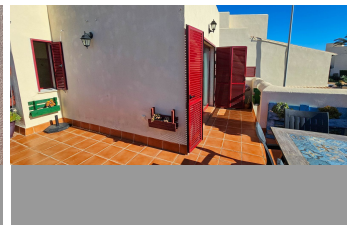

ALL IN real estates

Penthouse Duplex in Casares Playa

Bedrooms **2** Bathrooms **2** Built **83m2** Terrace **35m2**
R4624540 **Penthouse Duplex** **Casares Playa** **260.000€**

!!!The staircase up to the top level isnt suitable for elderly people !!!!! Welcome to this exquisite penthouse duplex, where luxurious living meets modern elegance. As you step onto the bottom level, you are greeted by an open and inviting atmosphere. The semi-open kitchen, adorned with state-of-the-art appliances and sleek countertops, seamlessly blends with the dining area, creating a perfect space for culinary delights and social gatherings. The dining area flows effortlessly into the living room, where plush furnishings and tasteful decor invite you to relax and unwind. Large windows allow natural light to fill the space, and sliding glass doors lead you onto a charming terrace. This outdoor haven is adorned with comfortable seating, making it an ideal spot to enjoy a morning coffee or an evening sunset. Adjacent to the living area, you'll discover a cozy room, perfect for guests or use as a study, and a well-appointed bathroom that exudes both style and functionality. Ascending to the top level, you'll find the crown jewel of this penthouse – the master bedroom. A sanctuary of tranquility, the master bedroom boasts spaciousness and sophistication. The attached jacuzzi bathroom is a retreat in itself, featuring luxurious fixtures and a serene ambiance for ultimate relaxation. This outdoor oasis offers panoramic views that stretch as far as the eye can see. Whether you're enjoying a private moment under the stars or hosting a soirée with friends, the roof terrace is a breathtaking extension of your living space. This penthouse duplex seamlessly combines modern design with functionality, creating an