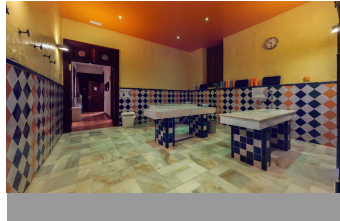

ALL IN real estates

Commercial in Málaga

Bedrooms	0	Bathrooms	4	Built	308m2	Terrace	0m2
R4249780		Commercial		Málaga		1.395.000€	

Are you looking for a unique property in the centre of Málaga? We have the perfect building for sale, located in the heart of the city. With a surface area of approx. 500m² divided into 4 floors including the roof terrace and with the possibility of an extension up to 700m², this impressive 18th century building, completely restored and refurbished, is now available for sale and comes with a very special feature - a Hamman. Located in the historic centre of Malaga, in the old Jewish quarter and within the circuit of the Picasso Museum, the Plaza de la Merced, the Cathedral, etc... the building itself is also a true masterpiece. With spacious marble hot rooms, reception, changing rooms, massage, Yoga and Pilates rooms, VIP lounge with bathroom and kitchen, high ceilings and plenty of natural light, it has been designed with comfort and style in mind. The modern and elegant finishes, combined with traditional elements, create a warm and welcoming atmosphere. There is also a large rooftop terrace with panoramic views of the city. The Hamman is a type of traditional steam bath common in many cultures, the perfect place to unwind and relax. With its warm atmosphere and soothing steam, you can relieve stress and rejuvenate your mind, body and soul. With all there is to see and do in the city of Malaga, whether you are looking to continue a successful business for over 20 years, or an investment property in one of the most sought after areas of Malaga, this building is the perfect opportunity for both residential and commercial purposes. Don't miss this unique opportunity to own such a special property, a piece of