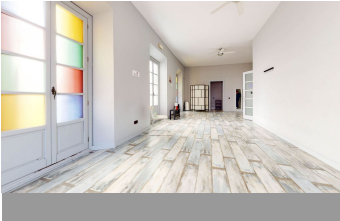

## Commercial in Málaga

Bedrooms	<b>0</b>	Bathrooms	<b>4</b>	Built	<b>308m2</b>	Terrace	<b>0m2</b>
<b>R4249780</b>		<b>Commercial</b>		<b>Málaga</b>		<b>1.395.000€</b>	

Are you looking for a unique property in the centre of Málaga? We have the perfect building for sale, located in the heart of the city. With a surface area of approx. 500m2 divided into 4 floors including the roof terrace and with the possibility of an extension up to 700m2, this impressive 18th century building, completely restored and refurbished, is now available for sale and comes with a very special feature - a Hamman. Located in the historic centre of Malaga, in the old Jewish quarter and within the circuit of the Picasso Museum, the Plaza de la Merced, the Cathedral, etc... the building itself is also a true masterpiece. With spacious marble hot rooms, reception, changing rooms, massage, Yoga and Pilates rooms, VIP lounge with bathroom and kitchen, high ceilings and plenty of natural light, it has been designed with comfort and style in mind. The modern and elegant finishes, combined with traditional elements, create a warm and welcoming atmosphere. There is also a large rooftop terrace with panoramic views of the city. The Hamman is a type of traditional steam bath common in many cultures, the perfect place to unwind and relax. With its warm atmosphere and soothing steam, you can relieve stress and rejuvenate your mind, body and soul. With all there is to see and do in the city of Malaga, whether you are looking to continue a successful business for over 20 years, or an investment property in one of the most sought after areas of Malaga, this building is the perfect opportunity for both residential and commercial purposes. Don't miss this unique opportunity to own such a special property, a piece of