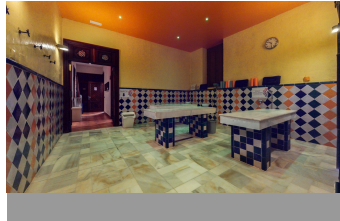

## Commercial in Málaga

Bedrooms	<b>0</b>	Bathrooms	<b>4</b>	Built	<b>308m2</b>	Terrace	<b>0m2</b>
<b>R4249780</b>		<b>Commercial</b>		<b>Málaga</b>		<b>1.395.000€</b>	

Are you looking for a unique property in the centre of Málaga? We have the perfect building for sale, located in the heart of the city. With a surface area of approx. 500m2 divided into 4 floors including the roof terrace and with the possibility of an extension up to 700m2, this impressive 18th century building, completely restored and refurbished, is now available for sale and comes with a very special feature - a Hamman. Located in the historic centre of Malaga, in the old Jewish quarter and within the circuit of the Picasso Museum, the Plaza de la Merced, the Cathedral, etc... the building itself is also a true masterpiece. With spacious marble hot rooms, reception, changing rooms, massage, Yoga and Pilates rooms, VIP lounge with bathroom and kitchen, high ceilings and plenty of natural light, it has been designed with comfort and style in mind. The modern and elegant finishes, combined with traditional elements, create a warm and welcoming atmosphere. There is also a large rooftop terrace with panoramic views of the city. The Hamman is a type of traditional steam bath common in many cultures, the perfect place to unwind and relax. With its warm atmosphere and soothing steam, you can relieve stress and rejuvenate your mind, body and soul. With all there is to see and do in the city of Malaga, whether you are looking to continue a successful business for over 20 years, or an investment property in one of the most sought after areas of Malaga, this building is the perfect opportunity for both residential and commercial purposes. Don't miss this unique opportunity to own such a special property, a piece of