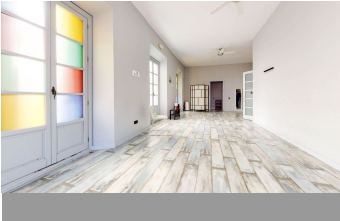

ALL IN real estates

Commercial in Málaga

Bedrooms	0	Bathrooms	4	Built	308m2	Terrace	0m2
R4249780		Commercial		Málaga		1.395.000€	

Are you looking for a unique property in the centre of Málaga? We have the perfect building for sale, located in the heart of the city. With a surface area of approx. 500m² divided into 4 floors including the roof terrace and with the possibility of an extension up to 700m², this impressive 18th century building, completely restored and refurbished, is now available for sale and comes with a very special feature - a Hamman. Located in the historic centre of Malaga, in the old Jewish quarter and within the circuit of the Picasso Museum, the Plaza de la Merced, the Cathedral, etc... the building itself is also a true masterpiece. With spacious marble hot rooms, reception, changing rooms, massage, Yoga and Pilates rooms, VIP lounge with bathroom and kitchen, high ceilings and plenty of natural light, it has been designed with comfort and style in mind. The modern and elegant finishes, combined with traditional elements, create a warm and welcoming atmosphere. There is also a large rooftop terrace with panoramic views of the city. The Hamman is a type of traditional steam bath common in many cultures, the perfect place to unwind and relax. With its warm atmosphere and soothing steam, you can relieve stress and rejuvenate your mind, body and soul. With all there is to see and do in the city of Malaga, whether you are looking to continue a successful business for over 20 years, or an investment property in one of the most sought after areas of Malaga, this building is the perfect opportunity for both residential and commercial purposes. Don't miss this unique opportunity to own such a special property, a piece of