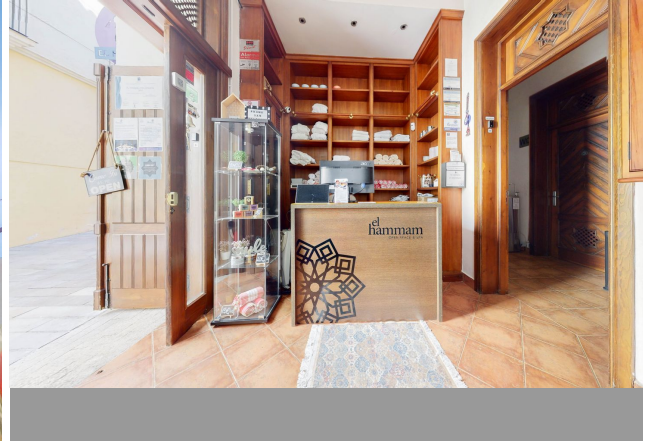

## Commercial in Málaga

Bedrooms	<b>0</b>	Bathrooms	<b>4</b>	Built	<b>308m2</b>	Terrace	<b>0m2</b>
<b>R4249780</b>		<b>Commercial</b>		<b>Málaga</b>		<b>1.395.000€</b>	

Are you looking for a unique property in the centre of Málaga? We have the perfect building for sale, located in the heart of the city. With a surface area of approx. 500m2 divided into 4 floors including the roof terrace and with the possibility of an extension up to 700m2, this impressive 18th century building, completely restored and refurbished, is now available for sale and comes with a very special feature - a Hamman. Located in the historic centre of Malaga, in the old Jewish quarter and within the circuit of the Picasso Museum, the Plaza de la Merced, the Cathedral, etc... the building itself is also a true masterpiece. With spacious marble hot rooms, reception, changing rooms, massage, Yoga and Pilates rooms, VIP lounge with bathroom and kitchen, high ceilings and plenty of natural light, it has been designed with comfort and style in mind. The modern and elegant finishes, combined with traditional elements, create a warm and welcoming atmosphere. There is also a large rooftop terrace with panoramic views of the city. The Hamman is a type of traditional steam bath common in many cultures, the perfect place to unwind and relax. With its warm atmosphere and soothing steam, you can relieve stress and rejuvenate your mind, body and soul. With all there is to see and do in the city of Malaga, whether you are looking to continue a successful business for over 20 years, or an investment property in one of the most sought after areas of Malaga, this building is the perfect opportunity for both residential and commercial purposes. Don't miss this unique opportunity to own such a special property, a piece of