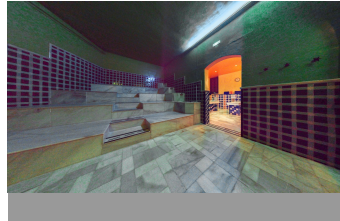

## Commercial in Málaga

Bedrooms	<b>0</b>	Bathrooms	<b>4</b>	Built	<b>308m2</b>	Terrace	<b>0m2</b>
<b>R4249780</b>		<b>Commercial</b>		<b>Málaga</b>		<b>1.395.000€</b>	

Are you looking for a unique property in the centre of Málaga? We have the perfect building for sale, located in the heart of the city. With a surface area of approx. 500m2 divided into 4 floors including the roof terrace and with the possibility of an extension up to 700m2, this impressive 18th century building, completely restored and refurbished, is now available for sale and comes with a very special feature - a Hamman. Located in the historic centre of Malaga, in the old Jewish quarter and within the circuit of the Picasso Museum, the Plaza de la Merced, the Cathedral, etc... the building itself is also a true masterpiece. With spacious marble hot rooms, reception, changing rooms, massage, Yoga and Pilates rooms, VIP lounge with bathroom and kitchen, high ceilings and plenty of natural light, it has been designed with comfort and style in mind. The modern and elegant finishes, combined with traditional elements, create a warm and welcoming atmosphere. There is also a large rooftop terrace with panoramic views of the city. The Hamman is a type of traditional steam bath common in many cultures, the perfect place to unwind and relax. With its warm atmosphere and soothing steam, you can relieve stress and rejuvenate your mind, body and soul. With all there is to see and do in the city of Malaga, whether you are looking to continue a successful business for over 20 years, or an investment property in one of the most sought after areas of Malaga, this building is the perfect opportunity for both residential and commercial purposes. Don't miss this unique opportunity to own such a special property, a piece of