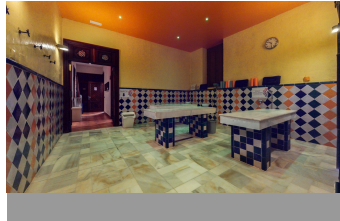

ALL IN real estates

Commercial in Málaga

Bedrooms	0	Bathrooms	4	Built	308m2	Terrace	0m2
R4249780		Commercial		Málaga		1.395.000€	

Are you looking for a unique property in the centre of Málaga? We have the perfect building for sale, located in the heart of the city. With a surface area of approx. 500m2 divided into 4 floors including the roof terrace and with the possibility of an extension up to 700m2, this impressive 18th century building, completely restored and refurbished, is now available for sale and comes with a very special feature - a Hamman. Located in the historic centre of Malaga, in the old Jewish quarter and within the circuit of the Picasso Museum, the Plaza de la Merced, the Cathedral, etc... the building itself is also a true masterpiece. With spacious marble hot rooms, reception, changing rooms, massage, Yoga and Pilates rooms, VIP lounge with bathroom and kitchen, high ceilings and plenty of natural light, it has been designed with comfort and style in mind. The modern and elegant finishes, combined with traditional elements, create a warm and welcoming atmosphere. There is also a large rooftop terrace with panoramic views of the city. The Hamman is a type of traditional steam bath common in many cultures, the perfect place to unwind and relax. With its warm atmosphere and soothing steam, you can relieve stress and rejuvenate your mind, body and soul. With all there is to see and do in the city of Malaga, whether you are looking to continue a successful business for over 20 years, or an investment property in one of the most sought after areas of Malaga, this building is the perfect opportunity for both residential and commercial purposes. Don't miss this unique opportunity to own such a special property, a piece of