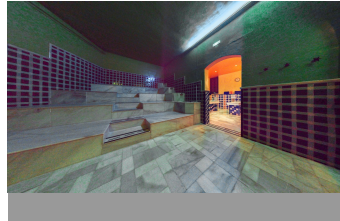

ALL IN real estates

Commercial in Málaga

Bedrooms	0	Bathrooms	4	Built	308m2	Terrace	0m2
R4249780		Commercial		Málaga		1.395.000€	

Are you looking for a unique property in the centre of Málaga? We have the perfect building for sale, located in the heart of the city. With a surface area of approx. 500m2 divided into 4 floors including the roof terrace and with the possibility of an extension up to 700m2, this impressive 18th century building, completely restored and refurbished, is now available for sale and comes with a very special feature - a Hamman. Located in the historic centre of Malaga, in the old Jewish quarter and within the circuit of the Picasso Museum, the Plaza de la Merced, the Cathedral, etc... the building itself is also a true masterpiece. With spacious marble hot rooms, reception, changing rooms, massage, Yoga and Pilates rooms, VIP lounge with bathroom and kitchen, high ceilings and plenty of natural light, it has been designed with comfort and style in mind. The modern and elegant finishes, combined with traditional elements, create a warm and welcoming atmosphere. There is also a large rooftop terrace with panoramic views of the city. The Hamman is a type of traditional steam bath common in many cultures, the perfect place to unwind and relax. With its warm atmosphere and soothing steam, you can relieve stress and rejuvenate your mind, body and soul. With all there is to see and do in the city of Malaga, whether you are looking to continue a successful business for over 20 years, or an investment property in one of the most sought after areas of Malaga, this building is the perfect opportunity for both residential and commercial purposes. Don't miss this unique opportunity to own such a special property, a piece of

Malaga's history! Contact us to arrange a viewing and discover the endless possibilities that are waiting for you.

Access for people with reduced mobility

Near Church

Private Terrace

WiFi

Access for people with reduced mobility