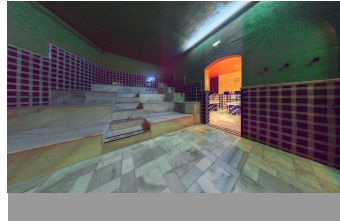

ALL IN real estates

Commercial in Málaga

Bedrooms	0	Bathrooms	4	Built	308m2	Terrace	0m2
R4249780		Commercial		Málaga		1.395.000€	

Are you looking for a unique property in the centre of Málaga? We have the perfect building for sale, located in the heart of the city. With a surface area of approx. 500m² divided into 4 floors including the roof terrace and with the possibility of an extension up to 700m², this impressive 18th century building, completely restored and refurbished, is now available for sale and comes with a very special feature - a Hamman. Located in the historic centre of Malaga, in the old Jewish quarter and within the circuit of the Picasso Museum, the Plaza de la Merced, the Cathedral, etc... the building itself is also a true masterpiece. With spacious marble hot rooms, reception, changing rooms, massage, Yoga and Pilates rooms, VIP lounge with bathroom and kitchen, high ceilings and plenty of natural light, it has been designed with comfort and style in mind. The modern and elegant finishes, combined with traditional elements, create a warm and welcoming atmosphere. There is also a large rooftop terrace with panoramic views of the city. The Hamman is a type of traditional steam bath common in many cultures, the perfect place to unwind and relax. With its warm atmosphere and soothing steam, you can relieve stress and rejuvenate your mind, body and soul. With all there is to see and do in the city of Malaga, whether you are looking to continue a successful business for over 20 years, or an investment property in one of the most sought after areas of Malaga, this building is the perfect opportunity for both residential and commercial purposes. Don't miss this unique opportunity to own such a special property, a piece of

Malaga's history! Contact us to arrange a viewing and discover the endless possibilities that are waiting for you.

Access for people with reduced mobility

Near Church

Private Terrace

WiFi

Access for people with reduced mobility