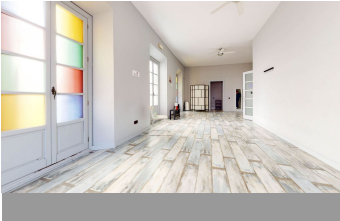

ALL IN real estates

Commercial in Málaga

Bedrooms	0	Bathrooms	4	Built	308m2	Terrace	0m2
R4249780		Commercial		Málaga		1.395.000€	

Are you looking for a unique property in the centre of Málaga? We have the perfect building for sale, located in the heart of the city. With a surface area of approx. 500m2 divided into 4 floors including the roof terrace and with the possibility of an extension up to 700m2, this impressive 18th century building, completely restored and refurbished, is now available for sale and comes with a very special feature - a Hamman. Located in the historic centre of Malaga, in the old Jewish quarter and within the circuit of the Picasso Museum, the Plaza de la Merced, the Cathedral, etc... the building itself is also a true masterpiece. With spacious marble hot rooms, reception, changing rooms, massage, Yoga and Pilates rooms, VIP lounge with bathroom and kitchen, high ceilings and plenty of natural light, it has been designed with comfort and style in mind. The modern and elegant finishes, combined with traditional elements, create a warm and welcoming atmosphere. There is also a large rooftop terrace with panoramic views of the city. The Hamman is a type of traditional steam bath common in many cultures, the perfect place to unwind and relax. With its warm atmosphere and soothing steam, you can relieve stress and rejuvenate your mind, body and soul. With all there is to see and do in the city of Malaga, whether you are looking to continue a successful business for over 20 years, or an investment property in one of the most sought after areas of Malaga, this building is the perfect opportunity for both residential and commercial purposes. Don't miss this unique opportunity to own such a special property, a piece of