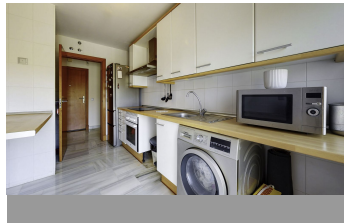

ALL IN

real estates

Top Floor Apartment in Benahavís

Bedrooms **3** Bathrooms **2** Built **127m2** Terrace **93m2**
R4572220 **Top Floor Apartment** **Benahavís** **256.000€**

Gorgeous Duplex Apartment in Parque Botánico, Nestled Between San Pedro and Estepona
 This exquisite duplex apartment is located on the 5th floor of a building within a complex of buildings and villas. The complex is a gated community with lush landscaped areas and 24-hour security. Within the building, you'll find a range of exceptional communal facilities, including an outdoor pool with a bar, expansive gardens, a heated indoor pool, a well-equipped gym, a spa, and a jacuzzi. The apartment itself is spread across two levels. The lower floor features a spacious living and dining area with access to a large terrace offering panoramic views. You'll also find a fully furnished and equipped kitchen and two bedrooms with en-suite bathrooms. On the upper floor, there's another bedroom and a generous terrace with breathtaking panoramic views. Additionally, this property comes with the convenience of a garage and storage space in the building's basement. Don't miss the opportunity to make this stunning duplex apartment your new home."