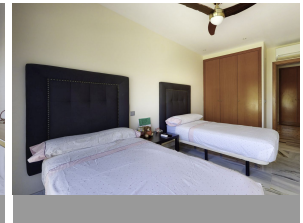

ALL IN

real estates

Top Floor Apartment in Benahavís

Bedrooms **3** Bathrooms **2** Built **127m2** Terrace **93m2**
R4572220 **Top Floor Apartment** **Benahavís** **256.000€**

Gorgeous Duplex Apartment in Parque Botánico, Nestled Between San Pedro and Estepona
 This exquisite duplex apartment is located on the 5th floor of a building within a complex of buildings and villas. The complex is a gated community with lush landscaped areas and 24-hour security. Within the building, you'll find a range of exceptional communal facilities, including an outdoor pool with a bar, expansive gardens, a heated indoor pool, a well-equipped gym, a spa, and a jacuzzi. The apartment itself is spread across two levels. The lower floor features a spacious living and dining area with access to a large terrace offering panoramic views. You'll also find a fully furnished and equipped kitchen and two bedrooms with en-suite bathrooms. On the upper floor, there's another bedroom and a generous terrace with breathtaking panoramic views. Additionally, this property comes with the convenience of a garage and storage space in the building's basement. Don't miss the opportunity to make this stunning duplex apartment your new home."