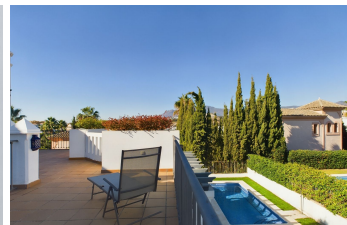

ALL IN real estates

House in Estepona

Bedrooms **4** Bathrooms **4** Built **240m2** Plot **502m2**
R4560457 **House** **Estepona** **895.000€**

EXCEPTIONAL VILLA FOR SALE IN ESTEPONA!! We are delighted to present our exclusive listing, this beautiful Villa located on the edge of a prestigious golf course between San Pedro de Alcantara and Estepona on the New Golden Mile. Refurbished and maintained to the highest standard, this house has so many unusual features consisting of both a modern and classic Spanish styles. The most interesting is the Moorish style patio in the heart of the villa which allows so much light to enter the whole house. The house flows beautifully with an entrance hall into a modern kitchen that is open plan into the dining room. Then we enter the living room which has a charming fireplace and high ceilings. This level also includes a guest half bathroom and an spacious en-suite bedroom with French doors out to the garden. All surrounding the beautiful moorish style glass walled and ope top central patio with the working fountain. Downstairs you will find a large entertaining room leading into a lovely cosy winter reception room or living room, another bedroom and bathroom, and a laundry room all with natural light coming into from the English patios so you will have lots of light in this lower level. This could be an ideal guest accommodation. A large two-car garage also offers lots of storage space. On the upper floor there are two en-suite bedrooms which lead to large wrap around terrace. Ideal for enjoying the sunshine and relaxing with the stunning views to the golf and sea as well as a glimpse of Gibraltar! This villa is detached and with its own swimming pool - perfect for a lock up and leave holiday home or permanent