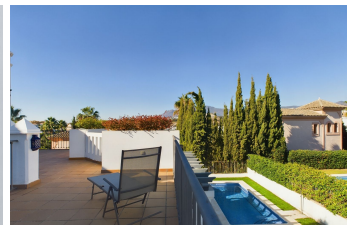

ALL IN

real estates

House in Estepona

Bedrooms 4

Bathrooms 4

Built 240m²

Plot 502m²

R4560457

House

Estepona

895.000€

EXCEPTIONAL VILLA FOR SALE IN ESTEPONA!! We are delighted to present our exclusive listing, this beautiful Villa located on the edge of a prestigious golf course between San Pedro de Alcántara and Estepona on the New Golden Mile. Refurbished and maintained to the highest standard, this house has so many unusual features consisting of both a modern and classic Spanish styles. The most interesting is the Moorish style patio in the heart of the villa which allows so much light to enter the whole house. The house flows beautifully with an entrance hall into a modern kitchen that is open plan into the dining room. Then we enter the living room which has a charming fireplace and high ceilings. This level also includes a guest half bathroom and an spacious en-suite bedroom with French doors out to the garden. All surrounding the beautiful moorish style glass walled and open top central patio with the working fountain. Downstairs you will find a large entertaining room leading into a lovely cosy winter reception room or living room, another bedroom and bathroom, and a laundry room all with natural light coming into from the English patios so you will have lots of light in this lower level. This could be an ideal guest accommodation. A large two-car garage also offers lots of storage space. On the upper floor there are two en-suite bedrooms which lead to large wrap around terrace. Ideal for enjoying the sunshine and relaxing with the stunning views to the golf and sea as well as a glimpse of Gibraltar! This villa is detached and with its own swimming pool - perfect for a lock up and leave holiday home or permanent