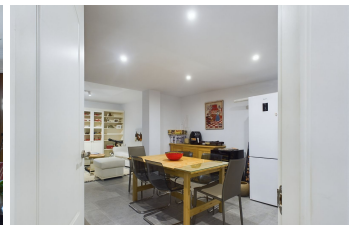

ALL IN real estates

House in Estepona

Bedrooms **4** Bathrooms **4** Built **240m2** Plot **502m2**
R4560457 **House** **Estepona** **895.000€**

EXCEPTIONAL VILLA FOR SALE IN ESTEPONA!! We are delighted to present our exclusive listing, this beautiful Villa located on the edge of a prestigious golf course between San Pedro de Alcantara and Estepona on the New Golden Mile. Refurbished and maintained to the highest standard, this house has so many unusual features consisting of both a modern and classic Spanish styles. The most interesting is the Moorish style patio in the heart of the villa which allows so much light to enter the whole house. The house flows beautifully with an entrance hall into a modern kitchen that is open plan into the dining room. Then we enter the living room which has a charming fireplace and high ceilings. This level also includes a guest half bathroom and an spacious en-suite bedroom with French doors out to the garden. All surrounding the beautiful moorish style glass walled and ope top central patio with the working fountain. Downstairs you will find a large entertaining room leading into a lovely cosy winter reception room or living room, another bedroom and bathroom, and a laundry room all with natural light coming into from the English patios so you will have lots of light in this lower level. This could be an ideal guest accommodation. A large two-car garage also offers lots of storage space. On the upper floor there are two en-suite bedrooms which lead to large wrap around terrace. Ideal for enjoying the sunshine and relaxing with the stunning views to the golf and sea as well as a glimpse of Gibraltar! This villa is detached and with its own swimming pool - perfect for a lock up and leave holiday home or permanent