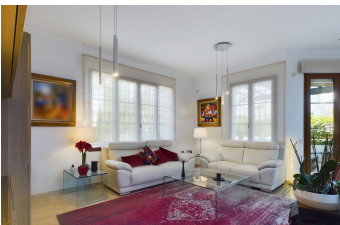

ALL IN

real estates

House in Estepona

Bedrooms 4

Bathrooms 4

Built 240m²

Plot 502m²

R4560457

House

Estepona

895.000€

EXCEPTIONAL VILLA FOR SALE IN ESTEPONA!! We are delighted to present our exclusive listing, this beautiful Villa located on the edge of a prestigious golf course between San Pedro de Alcántara and Estepona on the New Golden Mile. Refurbished and maintained to the highest standard, this house has so many unusual features consisting of both a modern and classic Spanish styles. The most interesting is the Moorish style patio in the heart of the villa which allows so much light to enter the whole house. The house flows beautifully with an entrance hall into a modern kitchen that is open plan into the dining room. Then we enter the living room which has a charming fireplace and high ceilings. This level also includes a guest half bathroom and an spacious en-suite bedroom with French doors out to the garden. All surrounding the beautiful moorish style glass walled and open top central patio with the working fountain. Downstairs you will find a large entertaining room leading into a lovely cosy winter reception room or living room, another bedroom and bathroom, and a laundry room all with natural light coming into from the English patios so you will have lots of light in this lower level. This could be an ideal guest accommodation. A large two-car garage also offers lots of storage space. On the upper floor there are two en-suite bedrooms which lead to large wrap around terrace. Ideal for enjoying the sunshine and relaxing with the stunning views to the golf and sea as well as a glimpse of Gibraltar! This villa is detached and with its own swimming pool - perfect for a lock up and leave holiday home or permanent