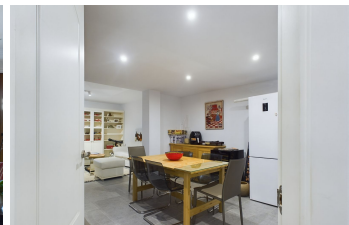

ALL IN

real estates

House in Estepona

Bedrooms 4

Bathrooms 4

Built 240m²

Plot 502m²

R4560457

House

Estepona

895.000€

EXCEPTIONAL VILLA FOR SALE IN ESTEPONA!! We are delighted to present our exclusive listing, this beautiful Villa located on the edge of a prestigious golf course between San Pedro de Alcántara and Estepona on the New Golden Mile. Refurbished and maintained to the highest standard, this house has so many unusual features consisting of both a modern and classic Spanish styles. The most interesting is the Moorish style patio in the heart of the villa which allows so much light to enter the whole house. The house flows beautifully with an entrance hall into a modern kitchen that is open plan into the dining room. Then we enter the living room which has a charming fireplace and high ceilings. This level also includes a guest half bathroom and an spacious en-suite bedroom with French doors out to the garden. All surrounding the beautiful moorish style glass walled and open top central patio with the working fountain. Downstairs you will find a large entertaining room leading into a lovely cosy winter reception room or living room, another bedroom and bathroom, and a laundry room all with natural light coming into from the English patios so you will have lots of light in this lower level. This could be an ideal guest accommodation. A large two-car garage also offers lots of storage space. On the upper floor there are two en-suite bedrooms which lead to large wrap around terrace. Ideal for enjoying the sunshine and relaxing with the stunning views to the golf and sea as well as a glimpse of Gibraltar! This villa is detached and with its own swimming pool - perfect for a lock up and leave holiday home or permanent